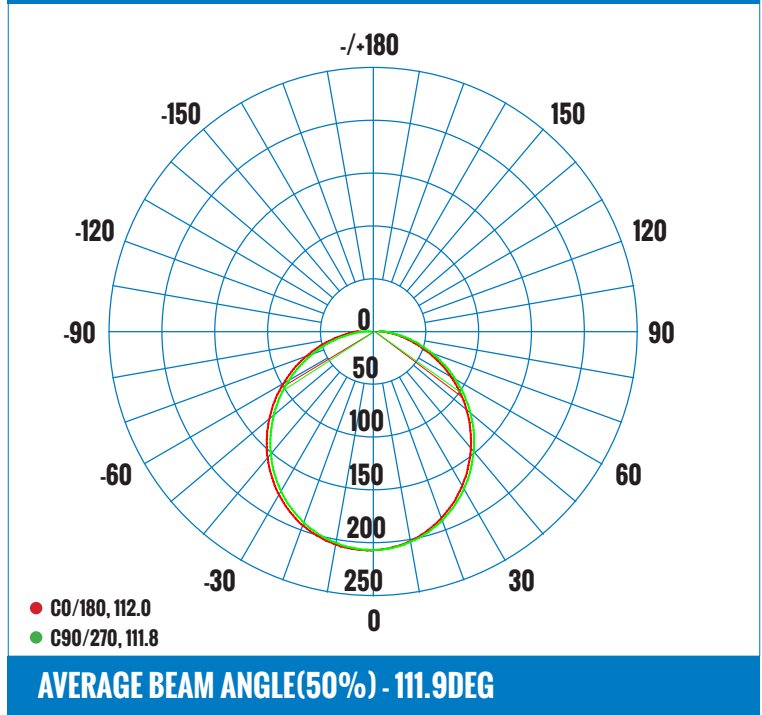

3.28FT 1M	61.91, 209.4 LX		9.60FT 292.80CM
6.56FT 2M	15.48, 52.36 LX		19.21FT 585.60CM
9.84FT 3M	6.879, 23.27 LX		28.82FT 878.41CM
13.12FT 4M	3.869, 13.09 LX		34.52FT 1171.21CM
16.40FT 5M	2.476, 8.377 LX		38.43FT 1464.01CM
19.69FT 6M	1.720, 5.817 LX		57.64FT 1756.81CM
22.97FT 7M	1.264, 4.274 LX		67.24FT 2049.61CM
26.25FT 8M	0.9674, 3.272 LX		76.85FT 2342.42CM
29.52FT 9M	0.7643, 2.585 LX		86.46FT 2635.22CM
32.80FT 10M	0.6191, 2.094 LX		96.03FT 2928.02CM
<b>HT</b>	<b>EAVG/EMAX</b>	<b>ANGLE: 111.33 DEG</b>	<b>DIA</b>

**LUMINOUS INTENSITY DISTRIBUTION DIAGRAM**

**LUMINAIRE PHOTOMETRIC (TEST REPORT) - 4000K**
**ILLUMINANCE (AT A DISTANCE) - FLUX OUT: 464.1LM**

3.28FT 1M	67.21, 226.1 LX		9.69FT 295.40CM
6.56FT 2M	16.80, 56.52 LX		19.38FT 590.79CM
9.84FT 3M	7.467, 25.12 LX		29.07FT 886.19 CM
13.12FT 4M	4.200, 14.13 LX		38.76FT 1181.58 CM
16.40FT 5M	2.688, 9.044 LX		48.45FT 1476.98 CM
19.69FT 6M	1.867, 6.280 LX		58.15FT 1772.37 CM
22.97FT 7M	1.372, 4.614 LX		67.84FT 2067.77 CM
26.25FT 8M	1.050, 3.533 LX		77.53FT 2363.16 CM
29.52FT 9M	1.8297, 2.791 LX		87.22FT 2658.56 CM
32.80FT 10M	0.6721, 2.261 LX		96.92FT 2953.96 CM
<b>HT</b>	<b>EAVG/EMAX</b>	<b>ANGLE: 111.80 DEG</b>	<b>DIA</b>

ILLUMINANCE (AT A DISTANCE) - FLUX OUT: 422.0LM			
3.28FT 1M	61.12, 205.4 LX		9.71FT 296.17CM
6.56FT 2M	15.28, 51.36 LX		19.43FT 592.35CM
9.84FT 3M	6.791, 22.83 LX		29.15FT 888.52CM
13.12FT 4M	3.820, 12.84 LX		36.87FT 1184.70CM
16.40FT 5M	2.445, 8.217 LX		48.59FT 1480.87CM
19.69FT 6M	1.698, 5.706 LX		51.79FT 1777.05CM
22.97FT 7M	1.247, 4.192 LX		58.30FT 2073.22CM
26.25FT 8M	0.9549, 3.210 LX		77.74FT 2369.39CM
29.52FT 9M	0.7545, 2.536LX		87.45FT 2665.57CM
32.80FT 10M	0.6112, 2.054 LX		97.17FT 2961.74CM
HT	EAVG/EMAX	ANGLE: 111.94 DEG	DIA