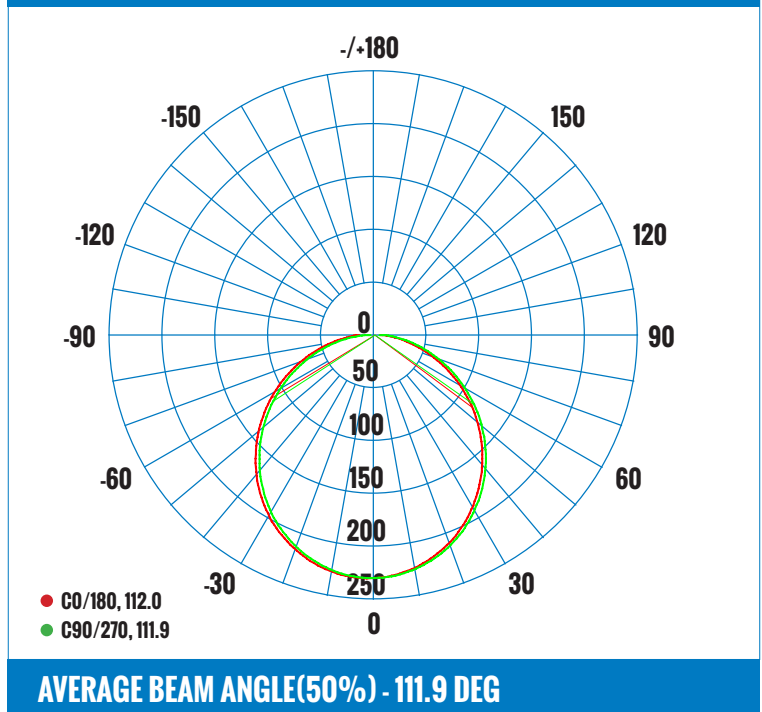

LUMINOUS INTENSITY DISTRIBUTION DIAGRAM