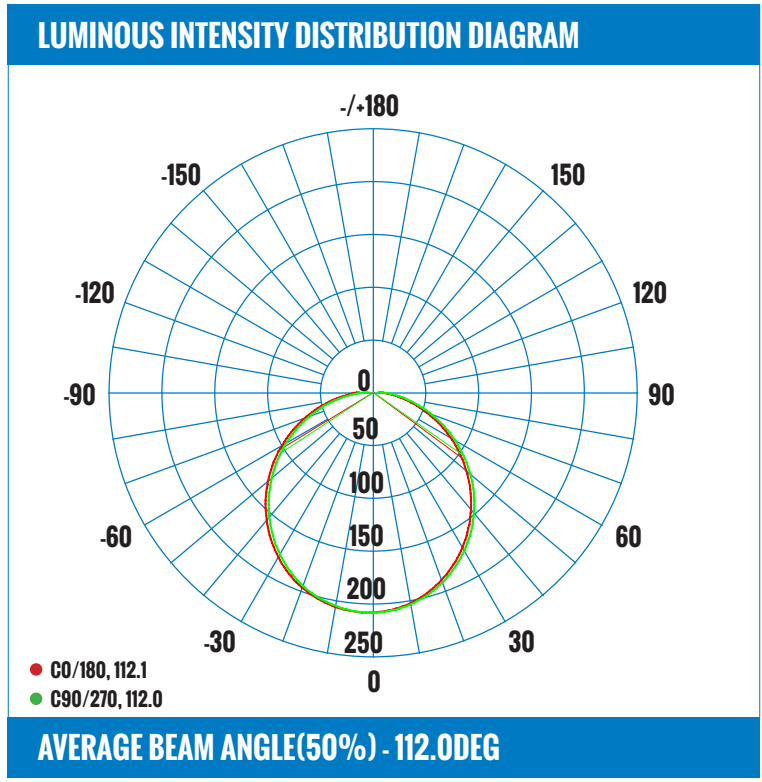

## PRODUCT SPECIFICATIONS (ELECTRICAL DATA)

SYSTEM EFFICACY	LUMENS	COLOR TEMPERATURE	CRI	VOLTAGE	POWER FREQ.
3000K = 60.43LM/W 4000K = 65.59LM/W 5000K = 59.65LM/W	3000K = 604.35 LM 4000K = 655.9 LM 5000K = 596.5 LM	CHANGEABLE: 3000K / 4000K / 5000K	>80CRI	120VAC	60HZ

3.28FT 1M	61.91, 209.4 LX		9.60FT 292.80CM
6.56FT 2M	15.48, 52.36 LX		19.21FT 585.60CM
9.84FT 3M	6.879, 23.27 LX		28.82FT 878.41CM
13.12FT 4M	3.869, 13.09 LX		34.52FT 1171.21CM
16.40FT 5M	2.476, 8.377 LX		38.43FT 1464.01CM
19.69FT 6M	1.720, 5.817 LX		57.64FT 1756.81CM
22.97FT 7M	1.264, 4.274 LX		67.24FT 2049.61CM
26.25FT 8M	0.9674, 3.272 LX		76.85FT 2342.42CM
29.52FT 9M	0.7643, 2.585 LX		86.46FT 2635.22CM
32.80FT 10M	0.6191, 2.094 LX		96.03FT 2928.02CM
<b>HT</b>	<b>EAVG/EMAX</b>	<b>ANGLE: 111.33 DEG</b>	<b>DIA</b>

**LUMINOUS INTENSITY DISTRIBUTION DIAGRAM**

**LUMINAIRE PHOTOMETRIC (TEST REPORT) - 4000K**
**ILLUMINANCE (AT A DISTANCE) - FLUX OUT: 464.1LM**

3.28FT 1M	67.21, 226.1 LX		9.69FT 295.40CM
6.56FT 2M	16.80, 56.52 LX		19.38FT 590.79CM
9.84FT 3M	7.467, 25.12 LX		29.07FT 886.19 CM
13.12FT 4M	4.200, 14.13 LX		38.76FT 1181.58 CM
16.40FT 5M	2.688, 9.044 LX		48.45FT 1476.98 CM
19.69FT 6M	1.867, 6.280 LX		58.15FT 1772.37 CM
22.97FT 7M	1.372, 4.614 LX		67.84FT 2067.77 CM
26.25FT 8M	1.050, 3.533 LX		77.53FT 2363.16 CM
29.52FT 9M	1.8297, 2.791 LX		87.22FT 2658.56 CM
32.80FT 10M	0.6721, 2.261 LX		96.92FT 2953.96 CM
<b>HT</b>	<b>EAVG/EMAX</b>	<b>ANGLE: 111.80 DEG</b>	<b>DIA</b>

ILLUMINANCE (AT A DISTANCE) - FLUX OUT: 422.0LM			
3.28FT 1M	61.12, 205.4 LX		9.71FT 296.17CM
6.56FT 2M	15.28, 51.36 LX		19.43FT 592.35CM
9.84FT 3M	6.791, 22.83 LX		29.15FT 888.52CM
13.12FT 4M	3.820, 12.84 LX		36.87FT 1184.70CM
16.40FT 5M	2.445, 8.217 LX		48.59FT 1480.87CM
19.69FT 6M	1.698, 5.706 LX		51.79FT 1777.05CM
22.97FT 7M	1.247, 4.192 LX		58.30FT 2073.22CM
26.25FT 8M	0.9549, 3.210 LX		77.74FT 2369.39CM
29.52FT 9M	0.7545, 2.536LX		87.45FT 2665.57CM
32.80FT 10M	0.6112, 2.054 LX		97.17FT 2961.74CM
HT	EAVG/EMAX	ANGLE: 111.94 DEG	DIA