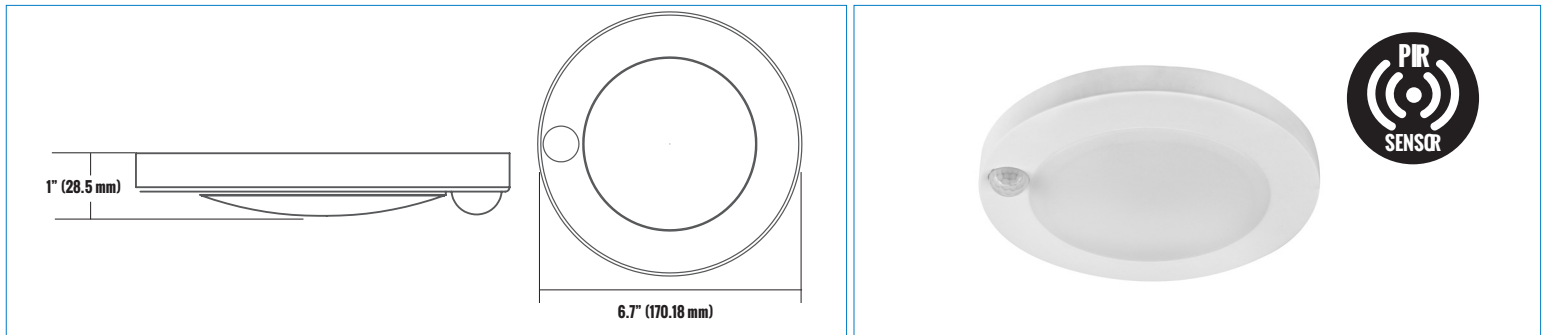

PRODUCT CODE: CL106P-110WM-PFCN

6 INCH APERTURE CLOSET LIGHT SURFACE MOUNT 3CCT

## PRODUCT DESCRIPTION

The new Etlin-Daniels Low profile LED 6" Closet Light CL106P-110WM-PFCN offers the latest in compact design, energy savings, illumination, and auto on/off with the built-in and improved range PIR sensor. At only 1" in depth and 6.7" in width, and with an aluminum housing to dissipate what little heat the diode array may produce, and with its easy-to-remove frosted polycarbonate lens, the new CL106P is a perfect added size option to our 8" CL108P.

## FEATURES

- LED Indoor Light Source
- Surface Mount low profile housing
- Durable aluminum body with frosted polycarbonate lens
- 3CCT - choose between 3000K, 4000K and 5000K
- 120° beam spread
- Wet location rated
- Keyless slot mounting to j-box
- PIR Sensor built-in - 30 seconds to off once space is vacated
- 5 year warranty
- L70 - 50,000 hours
- Energy Star Certified