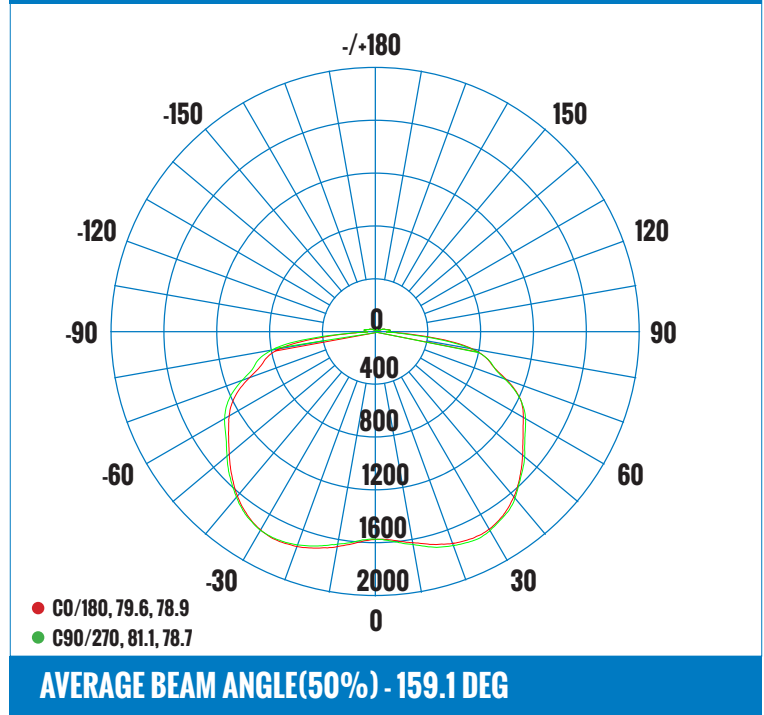

PRODUCT CODE: CNM-456075-WCP-DB

45W / 60W / 75W MULTI WATTAGE SLIM LED CANOPY

LUMINAIRE PHOTOMETRIC (TEST REPORT) - 60W 4000K

ILLUMINANCE (AT A DISTANCE) - FLUX OUT: 8018 LM

3.28FT 1M	64.03, 1720 LX		40.86FT 1245.47CM
6.56FT 2M	16.01, 429.9 LX		81.72 FT 2490.95CM
9.84FT 3M	7.114, 191.1 LX		122.58FT 3736.42CM
13.12FT 4M	4.002, 107.5 LX		163.45FT 4981.89CM
16.40FT 5M	2.561, 68.78 LX		204.31 FT 6227.36CM
19.69FT 6M	1.779, 35.09 LX		245.17 FT 7472.84CM
22.97FT 7M	1.307, 35.09 LX		286.03 FT 8718.31CM
26.25FT 8M	1.000, 26.87 LX		326.89 FT 9963.78CM
29.52FT 9M	0.7904, 21.23 LX		367.75 FT 11209.26CM
32.80FT 10M	0.6403, 17.20 LX		408.62 FT 12454.73CM
HT	EAVG/EMAX	ANGLE: 161.75 DEG	DIA

LUMINOUS INTENSITY DISTRIBUTION DIAGRAM