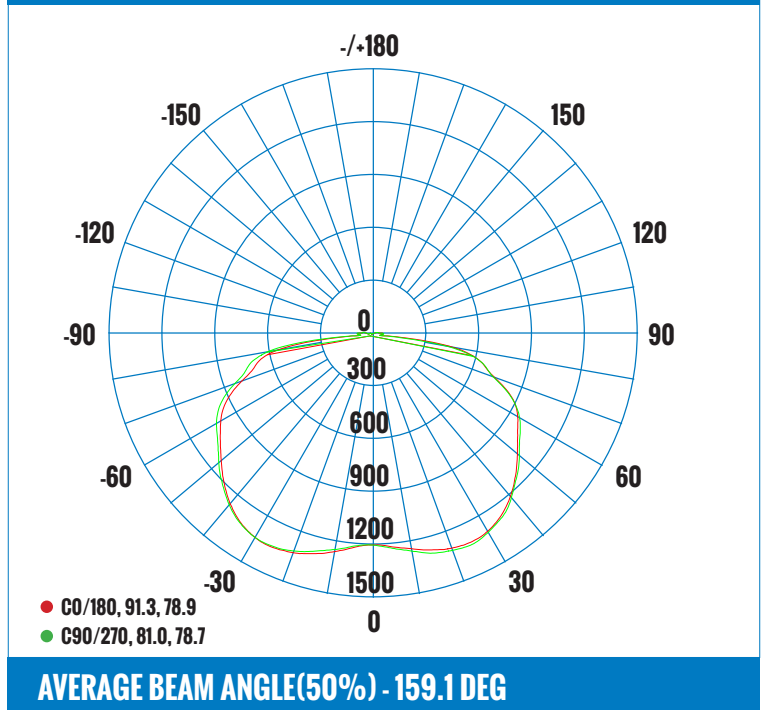

LUMINOUS INTENSITY DISTRIBUTION DIAGRAM