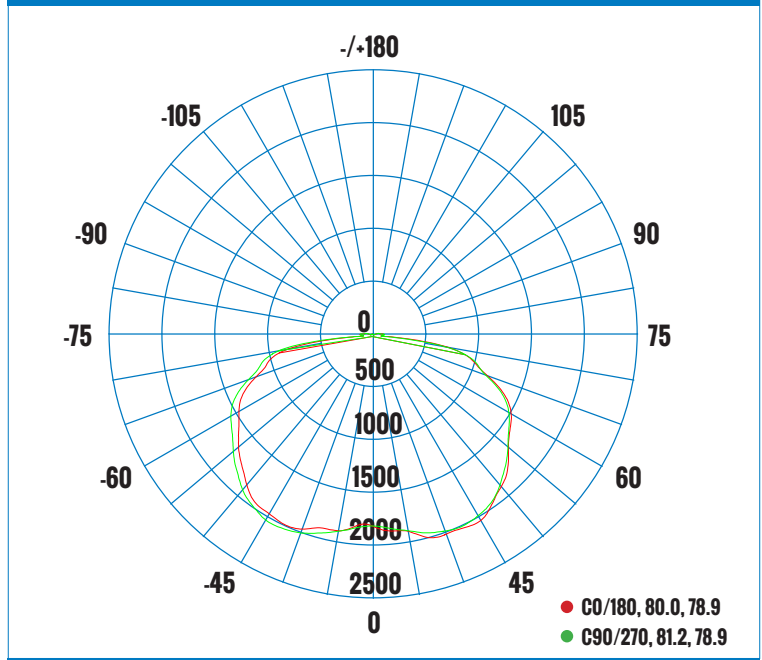

CATALOG #		TYPE
PROJECT		DATE
PREPARED BY		

PRODUCT CODE: CNM-456075-WCP-DB

45W / 60W / 75W MULTI WATTAGE SLIM LED CANOPY

LUMINAIRE PHOTOMETRIC (TEST REPORT) - 75W 5000K

ILLUMINANCE (AT A DISTANCE) - FLUX OUT: 9139 LM

3.28FT 1M	72.98, 1976 LX		41.13FT 1253.53CM
6.56FT 2M	18.24, 494.1 LX		82.25 FT 2507.06CM
9.84FT 3M	8.108, 219.6 LX		123.37FT 3760.59CM
13.12FT 4M	4.561, 123.5 LX		164.50FT 5014.12CM
16.40FT 5M	2.919, 79.05 LX		205.63FT 6267.65CM
19.69FT 6M	2.027, 54.90 LX		246.75FT 7521.18CM
22.97FT 7M	1.489, 40.33 LX		287.88FT 8774.70CM
26.25FT 8M	1.140, 30.88 LX		329 FT 10028.23CM
29.52FT 9M	0.9009, 24.40 LX		370.11FT 11281.76CM
32.80FT 10M	0.7298, 19.76 LX		411.26FT 12535.29CM
HT	EAVG/EMAX	ANGLE: 161.87 DEG	DIA

LUMINOUS INTENSITY DISTRIBUTION DIAGRAM

AVERAGE BEAM ANGLE(50%) - 159.5DEG