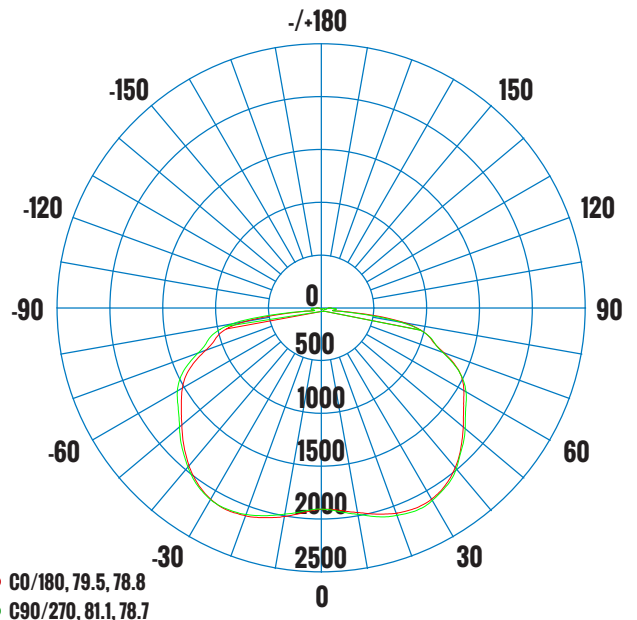

LUMINOUS INTENSITY DISTRIBUTION DIAGRAM

AVERAGE BEAM ANGLE(50%) - 159.1 DEG