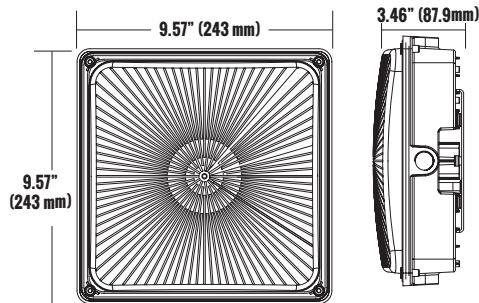

PRODUCT CODE: CNM-456075-WCP-DB

45W / 60W / 75W MULTI WATTAGE & 3CCT SLIM LED CANOPY

PRODUCT DESCRIPTION

The new Etlin-Daniels LED Garage / Canopy CNM-456075-WCP-DB fixture offers the latest in ease of installation, energy savings and product flexibility. Available in 120-347V, Wet Location rated, and with 3CCT and 3 Multi-Wattage switching, this new generation provides an excellent choice for lighting hallways, tunnels, building entrances and canopies, storage areas and both underground and above ground parking facilities.

PRODUCT SPECIFICATIONS

VOLTAGES	POWER FREQ.	FIXTURE MATERIAL	INGRESS PROTECT	LIFE SPAN	STORAGE TEMP	OPERATING TEMP	PRODUCT DIMENSIONS	CARTON SIZE	
120-347V	50-60HZ	ADC12 ALUMINUM/ POLYCARBONATE OPTICAL LENS INCLUDED	IP66	>50,000 HOURS	-40°C~-70°C -40°F~-158°F	-40°C~+50°C -40°F~-122°F	9.57 X 9.57 X 3.46 INCHES (243 X 243 X 87.9 MM)	10.23 X 9.84 X 3.54 INCHES (260 X 250 X 90 MM)	

3.28FT 1M	44.91, 1231 LX		39.45FT 1202.52CM
6.56FT 2M	11.23, 307.7 LX		78.90 FT 2405.04CM
9.84FT 3M	4.990, 136.7 LX		118.35FT 3607.57CM
13.12FT 4M	2.807, 76.92 LX		157.81FT 4810.09CM
16.40FT 5M	1.796, 49.23 LX		197.26FT 6012.61 CM
19.69FT 6M	1.248, 34.19 LX		236.72FT 7215.13 CM
22.97FT 7M	0.9166, 25.12 LX		276.17FT 8417.66 CM
26.25FT 8M	0.7017, 19.23 LX		315.62 FT 9620.18 CM
29.52FT 9M	0.5545, 15.19 LX		355.07FT 10822.70 CM
32.80FT 10M	0.4491, 12.31 LX		394.52FT 12025.22CM
HT	EAVG/EMAX	ANGLE: 161.11 DEG	DIA