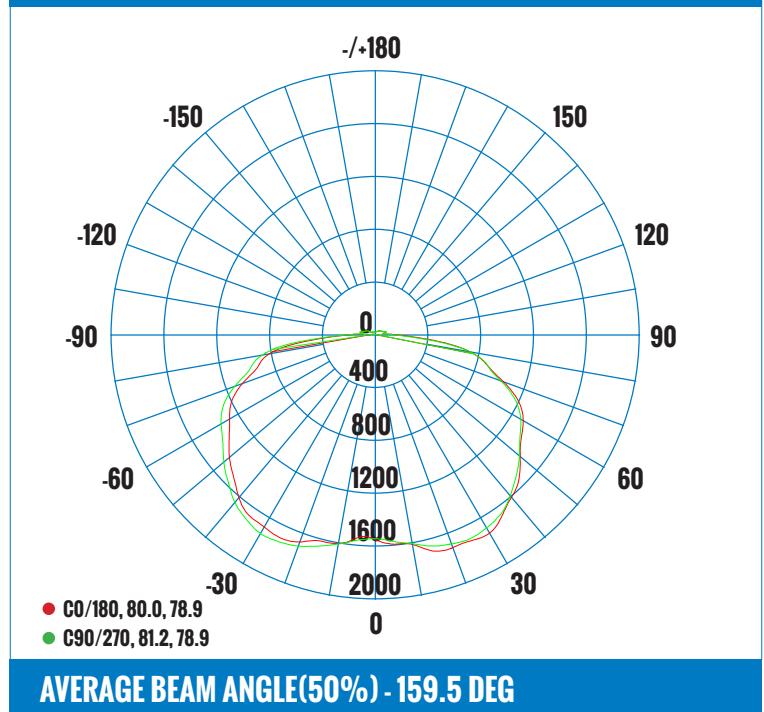

LUMINOUS INTENSITY DISTRIBUTION DIAGRAM