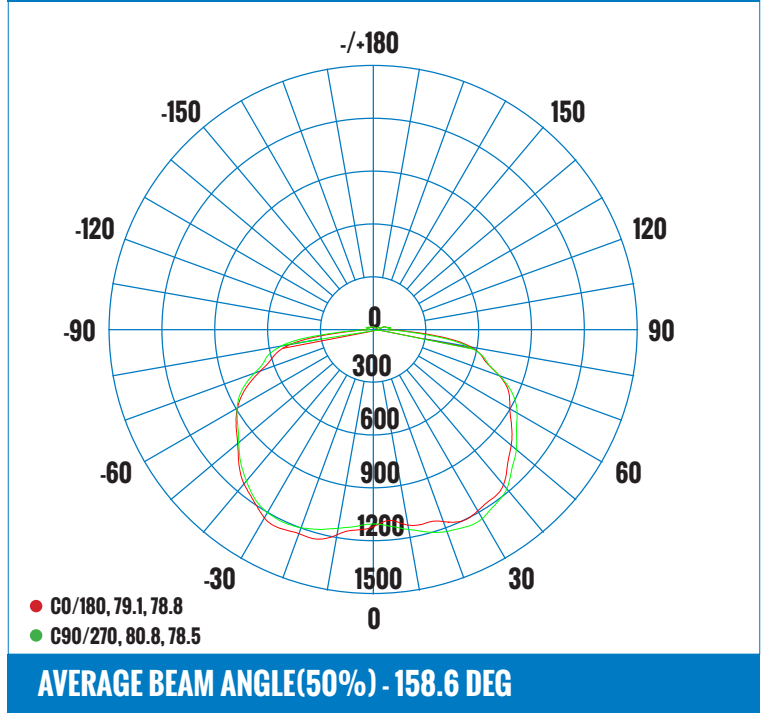

PRODUCT SPECIFICATIONS (OPTICAL DATA)

PRODUCT SPECIFICATIONS (ELECTRICAL DATA)

LED TYPE	LED QTY	WATTAGE	COLOR TEMPERATURE	LUMENS	SYSTEM EFFICACY	CRI	SYSTEM EFFICIENCY	POWER EFFICIENCY	POWER FACTOR	HARMONIC DISTORTION
LUMILED	216 CHIPS	45W - 3000K - 5662 LM / 4000K - 5994 LM / 5000K - 5852 LM 60W - 3000K - 7383 LM / 4000K - 7941 LM / 5000K - 7115 LM 75W - 3000K - 8975 LM / 4000K - 9628 LM / 5000K - 9195 LM			118 - 133 LM / W	>70 CRI	87%	>88%	>0.90	<20%

3.28FT 1M	44.91, 1231 LX		39.45FT 1202.52CM
6.56FT 2M	11.23, 307.7 LX		78.90 FT 2405.04CM
9.84FT 3M	4.990, 136.7 LX		118.35FT 3607.57CM
13.12FT 4M	2.807, 76.92 LX		157.81FT 4810.09CM
16.40FT 5M	1.796, 49.23 LX		197.26FT 6012.61 CM
19.69FT 6M	1.248, 34.19 LX		236.72FT 7215.13 CM
22.97FT 7M	0.9166, 25.12 LX		276.17FT 8417.66 CM
26.25FT 8M	0.7017, 19.23 LX		315.62 FT 9620.18 CM
29.52FT 9M	0.5545, 15.19 LX		355.07FT 10822.70 CM
32.80FT 10M	0.4491, 12.31 LX		394.52FT 12025.22CM
HT	EAVG/EMAX	ANGLE: 161.11 DEG	DIA

LUMINOUS INTENSITY DISTRIBUTION DIAGRAM

LUMINAIRE PHOTOMETRIC (TEST REPORT) - 45W 4000K
ILLUMINANCE (AT A DISTANCE) - FLUX OUT: 6060 LM

3.28FT 1M	48.39, 1300 LX		40.93FT 1247.56 CM
6.56FT 2M	12.10, 324.9 LX		81.86 FT 2495.12 CM
9.84FT 3M	5.376, 144.4 LX		122.79FT 3742.68 CM
13.12FT 4M	3.024, 81.23 LX		163.72FT 4990.24 CM
16.40FT 5M	1.935, 26.52 LX		204.65FT 6237.80 CM
19.69FT 6M	1.344, 36.10 LX		245.58FT 7485.36 CM
22.97FT 7M	0.9875, 26.52 LX		286.51FT 8732.92 CM
26.25FT 8M	0.7561, 20.31 LX		327.44 FT 9980.48 CM
29.52FT 9M	0.5974, 16.04 LX		368.37FT 11228.04 CM
32.80FT 10M	0.4839, 13.00 LX		409.30FT 12475.60CM
HT	EAVG/EMAX	ANGLE: 161.78 DEG	DIA