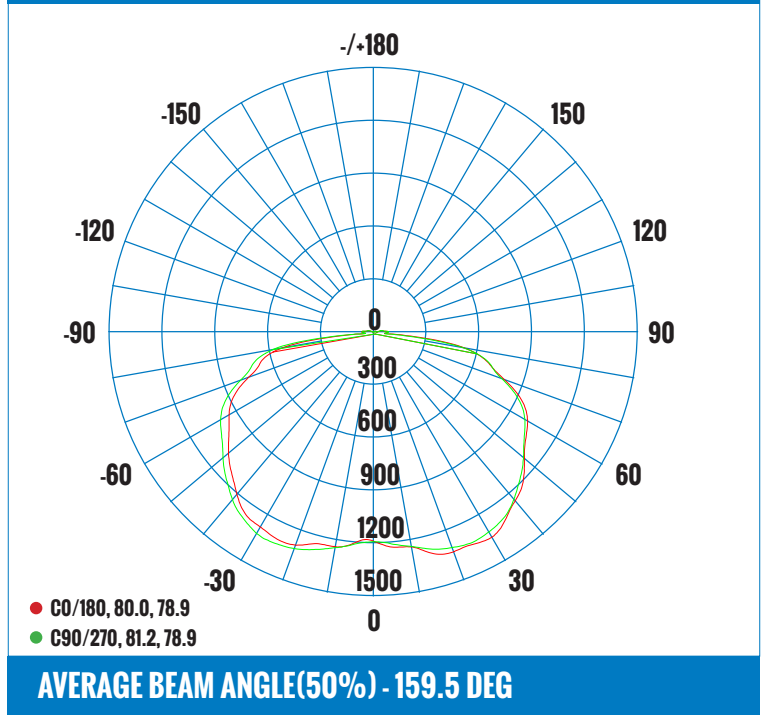

PRODUCT CODE: CNM-456075-WCP-DB

45W / 60W / 75W MULTI WATTAGE & 3CCT SLIM LED CANOPY

LUMINAIRE PHOTOMETRIC (TEST REPORT) - 45W 5000K

ILLUMINANCE (AT A DISTANCE) - FLUX OUT: 5949 LM

3.28FT 1M	47.50, 1295 LX		41.08FT 1252.12CM
6.56FT 2M	11.87, 323.8 LX		82.16 FT 2504.25CM
9.84FT 3M	5.278, 143.9 LX		123.24FT 3756.37CM
13.12FT 4M	2.969, 80.95 LX		164.32FT 5008.50CM
16.40FT 5M	1.900, 51.81 LX		205.40FT 6260.62CM
19.69FT 6M	1.319, 35.98 LX		246.48FT 7512.75CM
22.97FT 7M	0.9694, 26.43 LX		287.56FT 8764.87CM
26.25FT 8M	0.7422, 20.24 LX		328.64 FT 10016.99CM
29.52FT 9M	0.5864, 15.99 LX		369.72FT 11269.12CM
32.80FT 10M	0.4750, 12.95 LX		410.80FT 12521.24CM
HT	EAVG/EMAX	ANGLE: 161.85 DEG	DIA

LUMINOUS INTENSITY DISTRIBUTION DIAGRAM