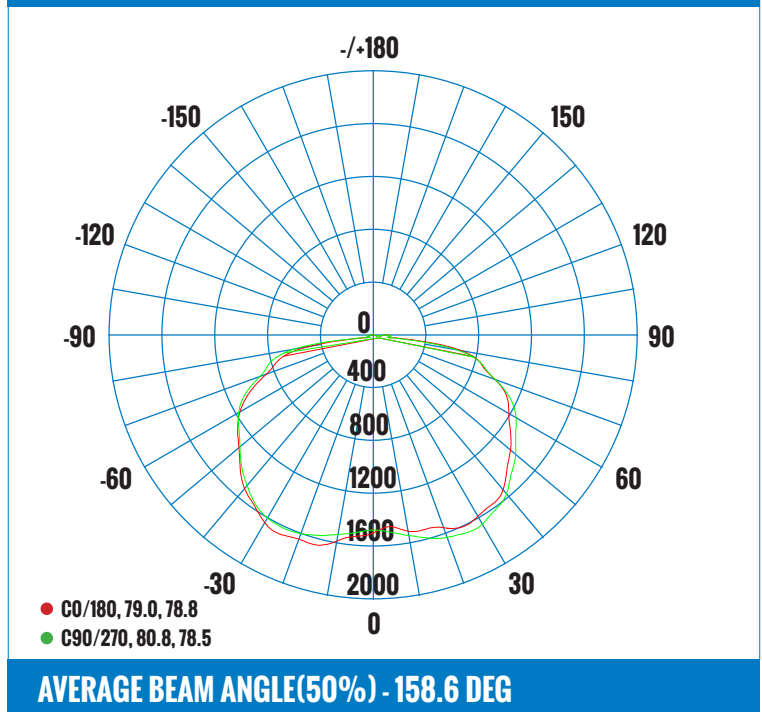

LUMINOUS INTENSITY DISTRIBUTION DIAGRAM