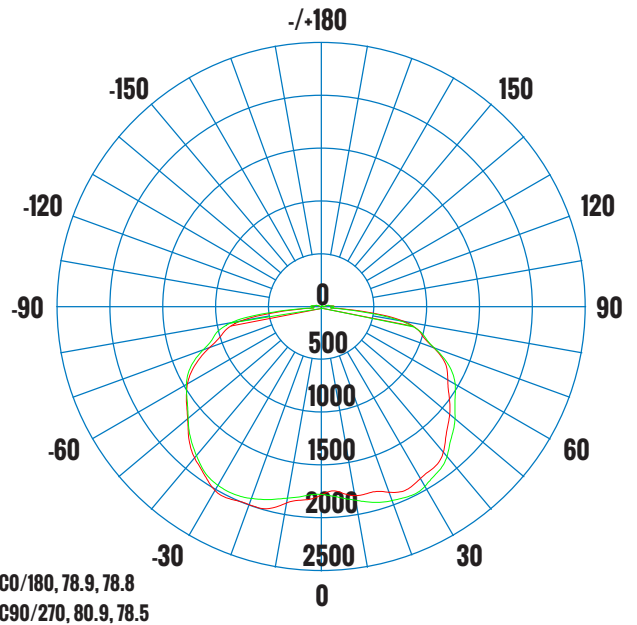

PRODUCT CODE: CNM-456075-WCP-DB

45W / 60W / 75W MULTI WATTAGE SLIM LED CANOPY

LUMINAIRE PHOTOMETRIC (TEST REPORT) - 75W 3000K

ILLUMINANCE (AT A DISTANCE) - FLUX OUT: 8817 LM

3.28FT 1M	70.40, 1914 LX		39.56 FT 1205.77CM
6.56FT 2M	17.60, 478.6 LX		79.11 FT 2411.55CM
9.84FT 3M	7.822, 212.7 LX		118.68FT 3617.32CM
13.12FT 4M	4.400, 119.6 LX		158.24FT 4823.09CM
16.40FT 5M	2.816, 76.58 LX		197.79FT 6028.87CM
19.69FT 6M	1.956, 53.18 LX		237.35FT 7234.64CM
22.97FT 7M	1.437, 39.07 LX		276.92FT 8440.41CM
26.25FT 8M	1.100, 29.91 LX		316.48 FT 9646.18CM
29.52FT 9M	0.8692, 23.63 LX		356.00FT 10851.96CM
32.80FT 10M	0.7040, 19.14 LX		395.59FT 12057.73CM
HT	EAVG/EMAX	ANGLE: 161.75 DEG	DIA

LUMINOUS INTENSITY DISTRIBUTION DIAGRAM

AVERAGE BEAM ANGLE(50%) - 158.5 DEG

LUMINAIRE PHOTOMETRIC (TEST REPORT) - 75W 4000K

ILLUMINANCE (AT A DISTANCE) - FLUX OUT: 9563 LM

3.28FT 1M	76.36, 2040 LX		40.88FT 1246.17 CM
6.56FT 2M	19.09, 509.9 LX		81.77 FT 2492.33 CM
9.84FT 3M	8.484, 226.6 LX		122.65FT 3738.50 CM
13.12FT 4M	4.772, 127.5 LX		163.53FT 4984.67 CM
16.40FT 5M	3.054, 81.59 LX		204.42FT 6230.84 CM
19.69FT 6M	2.121, 56.66 LX		245.30 FT 7477.00 CM
22.97FT 7M	1.558, 41.63 LX		286.19 FT 8723.17 CM
26.25FT 8M	1.193, 31.87 LX		327.07 FT 9969.34 CM
29.52FT 9M	0.9427, 25.18 LX		367.96FT 11215.50 CM
32.80FT 10M	0.7636, 20.40 LX		408.85FT 12461.67 CM
HT	EAVG/EMAX	ANGLE: 161.76 DEG	DIA