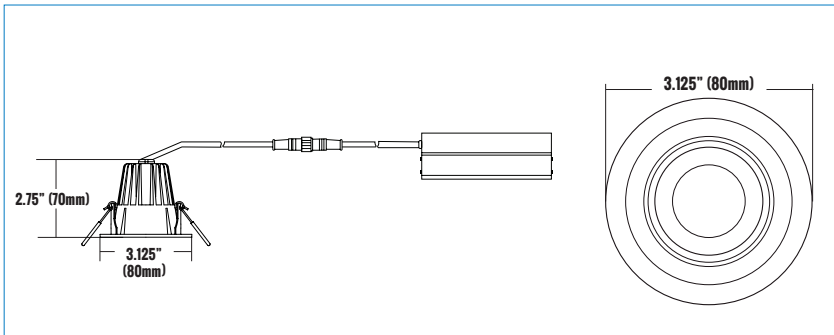

CATALOG #		TYPE
PROJECT		DATE
PREPARED BY		

PRODUCT CODE: DLRBR2-814WD-BL
2 INCH LED BAFFLE DOWNLIGHT / ROUND
B

RECESSED BAFFLE

PRODUCT DESCRIPTION

The new Etlin-Daniels DLRBR2-814WD-BL 2 inch Baffle Recessed Downlight with Warm Dim offers a sleek and fresh looking, energy efficient solution for retrofitting existing halogen and incandescent fixtures, or for new construction. Requiring only a 2-5/8" round hole for both Round and Square housings, and with the driver inside a compact connection box (does not require an external j-box), the DLRBR2 and DLRBS2 series are simple to install and are both IC and Airtight.

PRODUCT SPECIFICATIONS (OPTICAL DATA)

PRODUCT SPECIFICATIONS (ELECTRICAL DATA)

LED TYPE	LED QTY	SYSTEM EFFICACY	LUMENS	COLOR TEMPERATURE	BEAM ANGLE	R9	CRI	SYSTEM EFFICIENCY	VOLTAGE	POWER FREQ.	POWER FACTOR
COB	1 CHIP	75LM/W	600LM	4000K-3000K	36°	>50	>90CRI	>80%	AC120V	50-60HZ	>0.90

PRODUCT SPECIFICATIONS

WATTAGE	FIXTURE MATERIAL	LIFE SPAN	STORAGE TEMP	OPERATING TEMP	PRODUCT DIMENSIONS	CARTON SIZE
8W	DIE CAST ALUMINUM	>50,000 HOURS	-20°C~+80°C -4°F~+176°F	-18°C~+49°C -0°F~+120°F	3.13 X 3.13 X 2.75 INCHES (80 X 80 X 70MM)	5.5 X 3.94 X 3.15 INCHES (140 X 100 X 80MM)

PRODUCT CODE: DLRBR2-814WD-BL

2 INCH LED BAFFLE DOWNLIGHT / ROUND

LUMINAIRE PHOTOMETRIC (TEST REPORT)

ILLUMINANCE (AT A DISTANCE) FLUX OUT: 385.6LM

			
3.99FT 1.219M	532.1, 751.9LX		3.12FT 95.06CM
6.56FT 2M	197.7, 279.4LX		5.12FT 155.94CM
9.84FT 3M	87.88, 124.2LX		7.67FT 233.91CM
13.12FT 4M	49.43, 69.85LX		10.23FT 311.89CM
32.81FT 10M	7.910, 11.18LX		25.58FT 779.72CM
HT	EAVG/EMAX	ANGLE: 42.6DEG	DIA