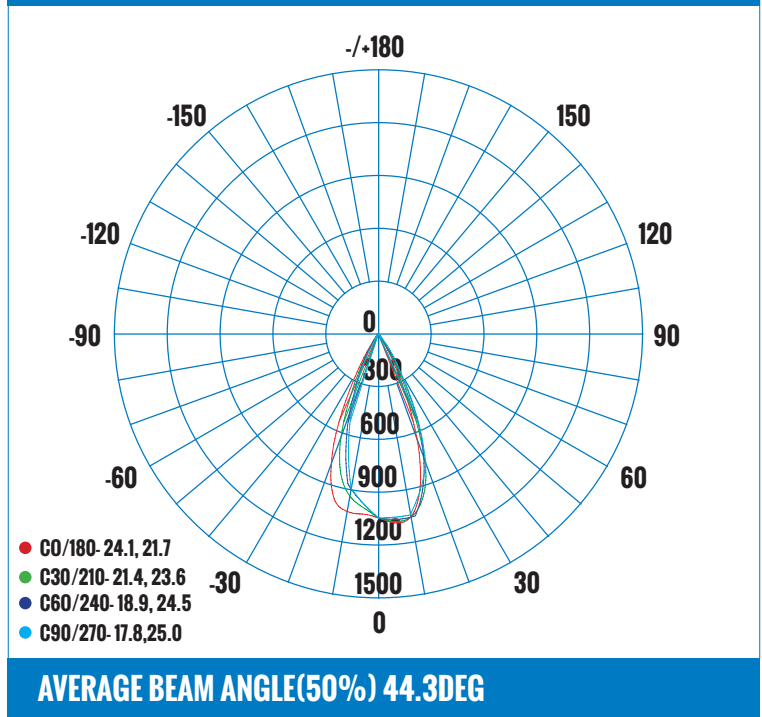

CATALOG #		TYPE
PROJECT		DATE
PREPARED BY		

PRODUCT CODE: DLRBR2-814WD-BL

2 INCH LED BAFFLE DOWNLIGHT / ROUND

LUMINAIRE PHOTOMETRIC (TEST REPORT)

ILLUMINANCE (AT A DISTANCE) FLUX OUT: 385.6LM

3.99FT 1.219M	532.1, 751.9LX		3.12FT 95.06CM
6.56FT 2M	197.7, 279.4LX		5.12FT 155.94CM
9.84FT 3M	87.88, 124.2LX		7.67FT 233.91CM
13.12FT 4M	49.43, 69.85LX		10.23FT 311.89CM
32.81FT 10M	7.910, 11.18LX		25.58FT 779.72CM
HT	EAVG/EMAX	ANGLE: 42.6DEG	DIA

LUMINOUS INTENSITY DISTRIBUTION DIAGRAM

CERTIFICATIONS

DRIVER/LED CHIP

120V APPROVED DIMMERS

LUTRON: CTCL-153PDH · CTCL-153P
·CT-600P · DVCL-153P
LEVITON: 6672 · 6674
COOPER: HCL453PTCCCV6
ETLIN DANIELS: DS-1SD-G-WH · DS-1SDD-G-WH
·DS-1TD-G-WH · DS-1TDD-G-WH