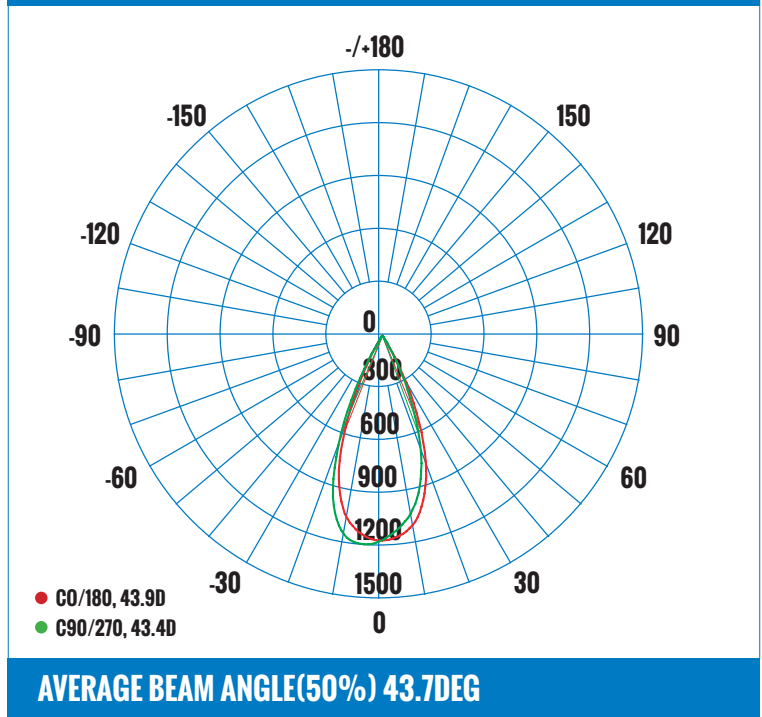

CATALOG #		TYPE
PROJECT		DATE
PREPARED BY		

PRODUCT CODE: DLRBS2-813WD-BN

2 INCH LED BAFFLE DOWNLIGHT / SQUARE

LUMINAIRE PHOTOMETRIC (TEST REPORT)

ILLUMINANCE (AT A DISTANCE) FLUX OUT: 416.1LM

3.28FT 1M	75.38,110.3FC 811.4,1187LX		2.546FT 77.59CM
6.56FT 2M	18.84,27.58FC 202.8,296.8LX		5.091FT 155.18CM
9.84FT 3M	8.375,12.26FC 90.15,131.9LX		7.637FT 232.77CM
13.12FT 4M	4.711,6.894FC 50.71,74.21LX		10.18FT 310.36CM
16.4FT 5M	3.015, 4.412FC 32.45, 47.49LX		12.73FT 387.95CM
HT	EAVG/EMAX	ANGLE: 42.41DEG	DIA

LUMINOUS INTENSITY DISTRIBUTION DIAGRAM

CERTIFICATIONS

DRIVER/LED CHIP

120V APPROVED DIMMERS

LUTRON: CTCL-153PDH - CTCL-153P
-CT-600P - DVCL-153P
LEVITON: 6672 - 6674
COOPER: HCL453PTCCCV6
ETLIN DANIELS: DS-1SD-G-WH - DS-1SDD-G-WH
-DS-1TD-G-WH - DS-1TDD-G-WH

ACCESSORIES

ORDERING INFORMATION - DLRBS SERIES

SERIES	SHAPE	SIZE	WATTAGE	VOLTAGE	COLOR TEMPERATURE	DIMMABLE	COLOR
E.G. DLRB	S	2	8	1	3	WD	BN
DLRB - DOWN LIGHT	S - SQUARE	2"	8 - 8W	1 - 120V	3 - 3000K	WD - WARM DIM	WH - WHITE
RECESSED BAFFLE							BL - BLACK
							BN - BRUSHED NICKEL

Head Office - 1850 Wilson Ave. · Toronto, ON · M9M 1A1 · Tel: 416.741.7336 · Fax: 416.741.9104

Toll Free: in Canada. 1.800.661.9610 · in USA. 1.888.762.5384 (SOCKETS4U)

www.etlin-daniels.com · For sales/service questions - sales@etlin.com