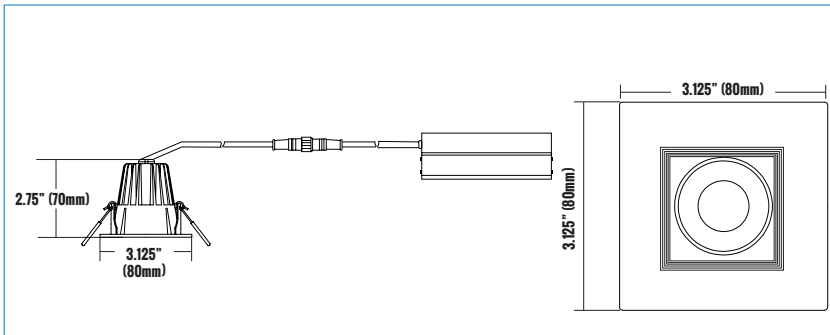

CATALOG #		TYPE
PROJECT		DATE
PREPARED BY		

PRODUCT CODE: DLRBS2-813WD-BN
2 INCH LED BAFFLE DOWNLIGHT / SQUARE
B

RECESSED BAFFLE

PRODUCT DESCRIPTION

The new Etlin-Daniels DLRBS2-813WD-BN 2 inch Baffle Recessed Downlight with Warm Dim offers a sleek and fresh looking, energy efficient solution for retrofitting existing halogen and incandescent fixtures, or for new construction. Requiring only a 2-5/8" round hole for both Round and Square housings, and with the driver inside a compact connection box (does not require an external j-box), the DLRBR2 and DLRBS2 series are simple to install and are both IC and Airtight.

PRODUCT SPECIFICATIONS

WATTAGE	FIXTURE MATERIAL	LIFE SPAN	STORAGE TEMP	OPERATING TEMP	PRODUCT DIMENSIONS	CARTON SIZE
8W	DIE CAST ALUMINUM	>50,000 HOURS	-20°C~+80°C -4°F~+176°F	-18°C~+49°C -0°F~+120°F	3.13 X 3.13 X 2.75 INCHES (80 X 80 X 70MM)	5.5 X 3.94 X 3.15 INCHES (140 X 100 X 80MM)

LUMINAIRE PHOTOMETRIC (TEST REPORT)

ILLUMINANCE (AT A DISTANCE) FLUX OUT: 416.1LM

3.28FT 1M	75.38,110.3FC 811.4,1187LX		2.546FT 77.59CM
6.56FT 2M	18.84,27.58FC 202.8,296.8LX		5.091FT 155.18CM
9.84FT 3M	8.375,12.26FC 90.15,131.9LX		7.637FT 232.77CM
13.12FT 4M	4.711,6.894FC 50.71,74.21LX		10.18FT 310.36CM
16.4FT 5M	3.015, 4.412FC 32.45, 47.49LX		12.73FT 387.95CM
HT	EAVG/EMAX	ANGLE: 42.41DEG	DIA