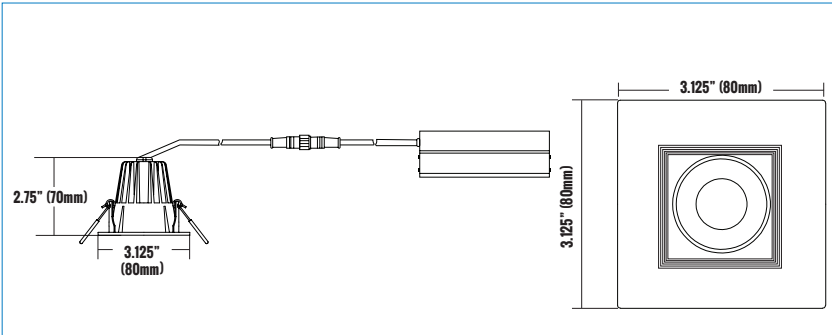

CATALOG #		TYPE
PROJECT		DATE
PREPARED BY		

PRODUCT CODE: DLRBS2-814WD-BN
2 INCH LED BAFFLE DOWNLIGHT / SQUARE
B

RECESSED BAFFLE

PRODUCT DESCRIPTION

The new Etlin-Daniels DLRBRS2-814WD-BN 2 inch Baffle Recessed Downlight with Warm Dim offers a sleek and fresh looking, energy efficient solution for retrofitting existing halogen and incandescent fixtures, or for new construction. Requiring only a 2-5/8" round hole for both Round and Square housings, and with the driver inside a compact connection box (does not require an external j-box), the DLRBR2 and DLRBS2 series are simple to install and are both IC and Airtight.

PRODUCT SPECIFICATIONS

WATTAGE	FIXTURE MATERIAL	LIFE SPAN	STORAGE TEMP	OPERATING TEMP	PRODUCT DIMENSIONS	CARTON SIZE
8W	DIE CAST ALUMINUM	>50,000 HOURS	-20°C~+80°C -4°F~+176°F	-18°C~+49°C -0°F~+120°F	3.13 X 3.13 X 2.75 INCHES (80 X 80 X 70 MM)	5.5 X 3.94 X 3.15 INCHES (140 X 100 X 80MM)

LUMINAIRE PHOTOMETRIC (TEST REPORT)

ILLUMINANCE (AT A DISTANCE) FLUX OUT: 317.5LM

			
3.99FT 1.219M	573.5, 846.5LX		2.71FT 82.72CM
6.56FT 2M	213.1, 314.6LX		4.45FT 135.69CM
9.84FT 3M	94.72, 139.8LX		6.68FT 203.53CM
13.12FT 4M	53.28, 78.64LX		8.90FT 271.38CM
32.81FT 10M	8.525, 12.58LX		22.26FT 678.45CM
HT	EAVG/EMAX	ANGLE: 37.48DEG	DIA