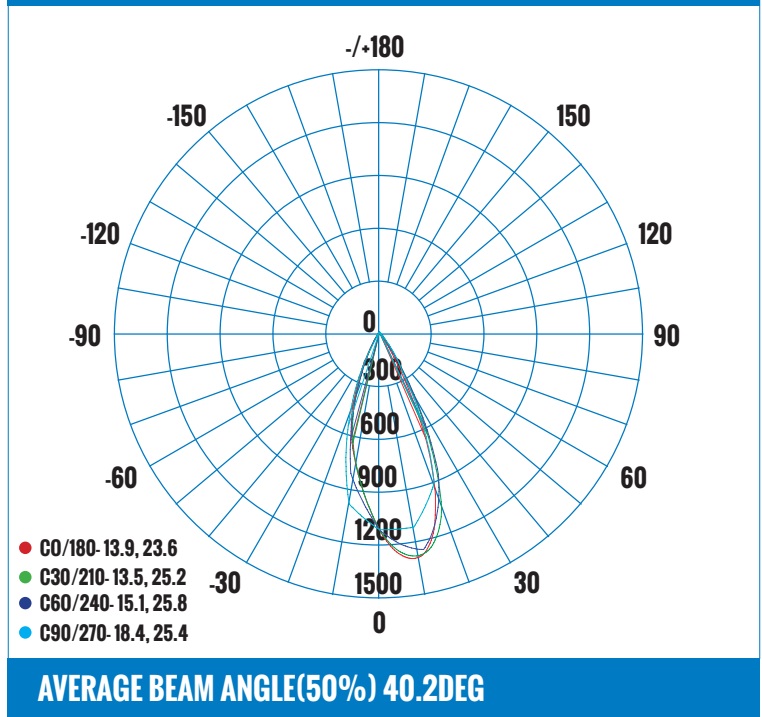

CATALOG #		TYPE
PROJECT		DATE
PREPARED BY		

PRODUCT CODE: DLRBS2-814WD-BN

2 INCH LED BAFFLE DOWNLIGHT / SQUARE

LUMINAIRE PHOTOMETRIC (TEST REPORT)

ILLUMINANCE (AT A DISTANCE) FLUX OUT: 317.5LM

3.99FT 1.219M	573.5, 846.5LX		2.71FT 82.72CM
6.56FT 2M	213.1, 314.6LX		4.45FT 135.69CM
9.84FT 3M	94.72, 139.8LX		6.68FT 203.53CM
13.12FT 4M	53.28, 78.64LX		8.90FT 271.38CM
32.81FT 10M	8.525, 12.58LX		22.26FT 678.45CM
HT	EAVG/EMAX	ANGLE: 37.48DEG	DIA

LUMINOUS INTENSITY DISTRIBUTION DIAGRAM

CERTIFICATIONS

DRIVER/LED CHIP

120V APPROVED DIMMERS

LUTRON: CTCL-153PDH · CTCL-153P
·CT-600P · DVCL-153P
LEVITON: 6672 · 6674
COOPER: HCL453PTCCCV6
ETLIN DANIELS: DS-1SD-G-WH · DS-1SDD-G-WH
·DS-1TD-G-WH · DS-1TDD-G-WH

ACCESSORIES

ORDERING INFORMATION - DLRBS SERIES

SERIES	SHAPE	SIZE	WATTAGE	VOLTAGE	COLOR TEMPERATURE	DIMMABLE	COLOR
E.G. DLRB	S	2	8	1	4	WD	BN
DLRB - DOWN LIGHT	S - SQUARE	2"	8 - 8W	1 - 120V	4 - 4000K	WD - WARM DIM	WH - WHITE
RECESSED BAFFLE							BL - BLACK
							BN - BRUSHED NICKEL

Head Office - 1850 Wilson Ave. · Toronto, ON · M9M 1A1 · Tel: 416.741.7336 · Fax: 416.741.9104

Toll Free: in Canada. 1.800.661.9610 · in USA. 1.888.762.5384 (SOCKETS4U)

www.etlin-daniels.com · For sales/service questions · sales@etlin.com