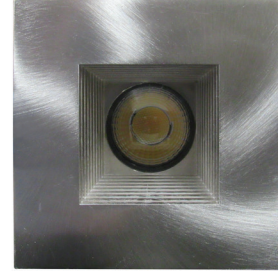

CATALOG #		TYPE
PROJECT		DATE
PREPARED BY		

PRODUCT CODE: DLRBS2-814WD-BN
2 INCH LED BAFFLE DOWNLIGHT / SQUARE
B

RECESSED BAFFLE

PRODUCT DESCRIPTION

The new Etlin-Daniels DLRBRS2-814WD-BN 2 inch Baffle Recessed Downlight with Warm Dim offers a sleek and fresh looking, energy efficient solution for retrofitting existing halogen and incandescent fixtures, or for new construction. Requiring only a 2-5/8" round hole for both Round and Square housings, and with the driver inside a compact connection box (does not require an external j-box), the DLRBR2 and DLRBS2 series are simple to install and are both IC and Airtight.

The 36° beam pattern, recessed into the Die Cast Aluminum baffle housing provides for even and glare-free illumination. Triac Dimmable in 3000K & 4000K with the Warm Dim feature - 3000K dims down to 2200K / 4000K dims down to 3000K. Available in both round - DLRBR2 and square - DLRBS2, in white, black and brushed nickel housings. Perfect for high end display purposes with >90CRI and an R9 rating of greater than 50.

FEATURES

- LED Indoor Light Source
- 2" Baffle Recessed Downlight
- Durable die-cast aluminum alloy for optimal heat dissipation
- Scratch resistant, smooth powder coat finish.
- Type IC and Airtight. Damp location rated.
- 90CRI. R9 greater than 50.
- Triac Warm Dim down to 10%.
- Warm Dim - 3000K dims to 2200K // 4000K dims to 3000K.
- Round & Square housings available in white, black and brushed nickel.
- 5 year warranty.
- L70 - 50,000 hours.
- Energy Star Listed.