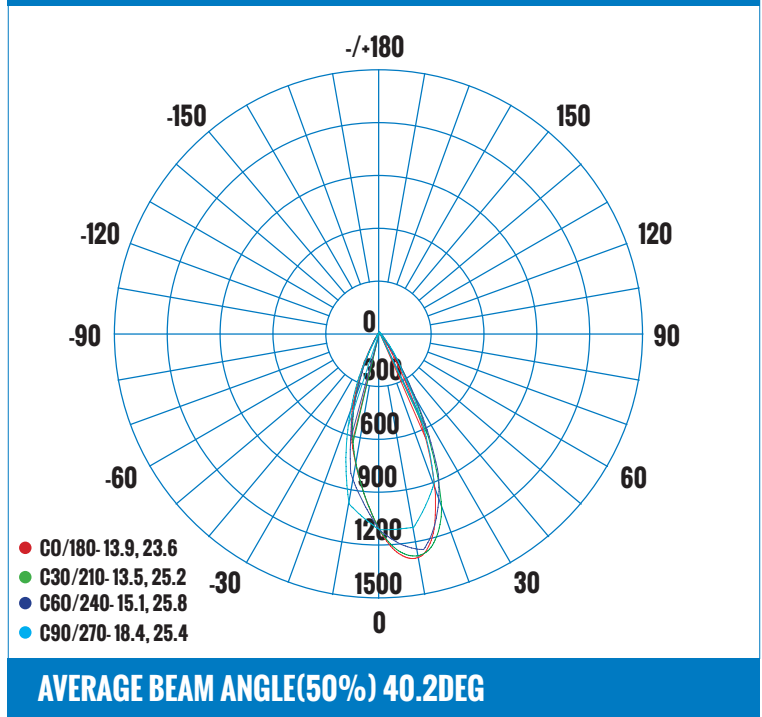

CATALOG #		TYPE
PROJECT		DATE
PREPARED BY		

PRODUCT CODE: DLRBS2-814WD-WH

2 INCH LED BAFFLE DOWNLIGHT / SQUARE

LUMINAIRE PHOTOMETRIC (TEST REPORT)

ILLUMINANCE (AT A DISTANCE) FLUX OUT: 317.5LM

3.99FT 1.219M	573.5, 846.5LX		2.71FT 82.72CM
6.56FT 2M	213.1, 314.6LX		4.45FT 135.69CM
9.84FT 3M	94.72, 139.8LX		6.68FT 203.53CM
13.12FT 4M	53.28, 78.64LX		8.90FT 271.38CM
32.81FT 10M	8.525, 12.58LX		22.26FT 678.45CM
HT	EAVG/EMAX	ANGLE: 37.48DEG	DIA

LUMINOUS INTENSITY DISTRIBUTION DIAGRAM

CERTIFICATIONS

DRIVER/LED CHIP

120V APPROVED DIMMERS

LUTRON: CTCL-153PDH · CTCL-153P
·CT-600P · DVCL-153P
LEVITON: 6672 · 6674
COOPER: HCL453PTCCCV6
ETLIN DANIELS: DS-1SD-G-WH · DS-1SDD-G-WH
·DS-1TD-G-WH · DS-1TDD-G-WH