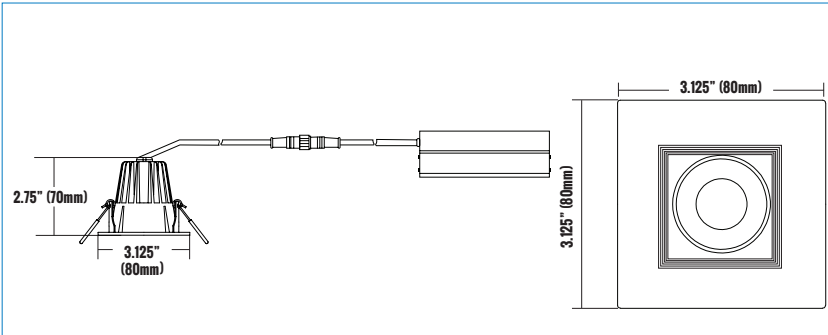

CATALOG #		TYPE
PROJECT		DATE
PREPARED BY		

PRODUCT CODE: DLRBS2-814WD-WH
2 INCH LED BAFFLE DOWNLIGHT / SQUARE
B

RECESSED BAFFLE

PRODUCT DESCRIPTION

The new Etlin-Daniels DLRBRS2-814WD-WH 2 inch Baffle Recessed Downlight with Warm Dim offers a sleek and fresh looking, energy efficient solution for retrofitting existing halogen and incandescent fixtures, or for new construction. Requiring only a 2-5/8" round hole for both Round and Square housings, and with the driver inside a compact connection box (does not require an external j-box), the DLRBR2 and DLRBS2 series are simple to install and are both IC and Airtight.

PRODUCT SPECIFICATIONS

WATTAGE	FIXTURE MATERIAL	LIFE SPAN	STORAGE TEMP	OPERATING TEMP	PRODUCT DIMENSIONS	CARTON SIZE
8W	DIE CAST ALUMINUM	>50,000 HOURS	-20°C~+80°C -4°F~+176°F	-18°C~+49°C -0°F~+120°F	3.13 X 3.13 X 2.75 INCHES (80 X 80 X 70 MM)	5.5 X 3.94 X 3.15 INCHES (140 X 100 X 80MM)

PRODUCT CODE: DLRBS2-814WD-WH

2 INCH LED BAFFLE DOWNLIGHT / SQUARE

LUMINAIRE PHOTOMETRIC (TEST REPORT)

ILLUMINANCE (AT A DISTANCE) FLUX OUT: 317.5LM

			
3.99FT 1.219M	573.5, 846.5LX		2.71FT 82.72CM
6.56FT 2M	213.1, 314.6LX		4.45FT 135.69CM
9.84FT 3M	94.72, 139.8LX		6.68FT 203.53CM
13.12FT 4M	53.28, 78.64LX		8.90FT 271.38CM
32.81FT 10M	8.525, 12.58LX		22.26FT 678.45CM
HT	EAVG/EMAX	ANGLE: 37.48DEG	DIA