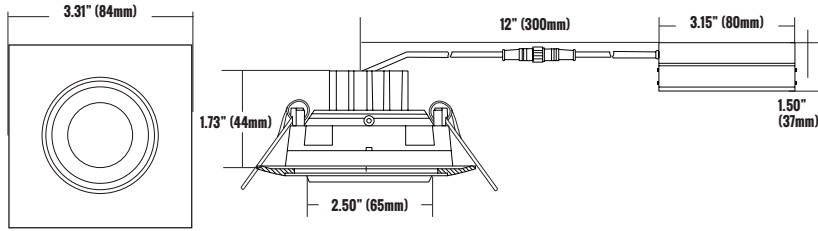

CATALOG #		TYPE
PROJECT		DATE
PREPARED BY		

PRODUCT CODE: DLSGS3-613WD-BL
3 INCH LED SLIM GIMBAL DOWN LIGHT
B38

RECESSED LOW PROFILE

PRODUCT DESCRIPTION

The Etlin-Daniels DLSGS3-613WD-BL LED 3 inch Slim Gimbal Recessed Downlight offers a modern, energy-efficient solution for retrofitting existing incandescent & halogen recessed fixtures, as well as for new construction. Requiring only a 2-3/4" round hole, and with the driver inside a compact connection box (does not require an external j-box) the DLSG series is simple to install and is both IC rated and Airtight.

PRODUCT SPECIFICATIONS

WATTAGE	FIXTURE MATERIAL	LIFE SPAN	STORAGE TEMP	OPERATING TEMP	PRODUCT DIMENSIONS	CARTON SIZE
6W	ACRYLIC LENS/ ALUMINUM BODY	>50,000 HOURS	-20°C~+40°C -4°F~+104°F	-20°C~+40°C -4°F~+104°F	3.31 X 3.31 X 1.73 INCHES (84 X 84 X 44 MM)	14.76 X 9.25 X 12.20 INCHES (375 X 235 X 310MM)

LUMINAIRE PHOTOMETRIC (TEST REPORT)

ILLUMINANCE (AT A DISTANCE) FLUX OUT: 360.5LM

3.28FT 1M	53.78, 81.53FC 578.9, 877.5LX		2.86FT 87.18CM
6.56FT 2M	13.45, 20.38FC 144.7, 219.4LX		5.72FT 174.35CM
9.84FT 3M	5.976, 9.058FC 64.33, 97.50LX		8.58FT 261.53CM
13.12FT 4M	3.362, 5.095FC 36.18, 54.85LX		11.44FT 348.71CM
16.4FT 5M	2.151, 3.261FC 23.16, 35.10LX		14.3FT 435.89CM
HT	EAVG/EMAX	ANGLE: 47.10DEG	DIA