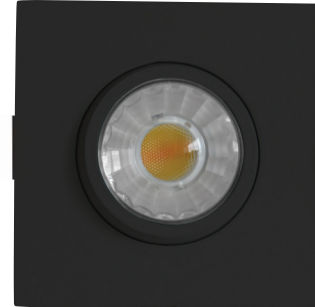

CATALOG #		TYPE
PROJECT		DATE
PREPARED BY		

PRODUCT CODE: DLSGS3-613WD-BL
3 INCH LED SLIM GIMBAL DOWN LIGHT
B38

RECESSED LOW PROFILE

PRODUCT DESCRIPTION

The Etlin-Daniels DLSGS3-613WD-BL LED 3 inch Slim Gimbal Recessed Downlight offers a modern, energy-efficient solution for retrofitting existing incandescent & halogen recessed fixtures, as well as for new construction. Requiring only a 2-3/4" round hole, and with the driver inside a compact connection box (does not require an external j-box) the DLSG series is simple to install and is both IC rated and Airtight.

The 38° beam with 30° tilt and 360° rotation is perfect for sloped ceilings or to highlight artwork. Triac dimmer compatible with Warm Dim feature - 3000K dims down to 2200K // 4000K dims down to 3000K. Available in round and square face in white, brushed nickel and black trim. 6W version supplies 420lm (FMW equivalent) and 8W version supplies 600lm (EXN compatible).

FEATURES

- LED Indoor Light Source.
- 3" Gimbal Recessed Downlight.
- Durable die-cast aluminum alloy for optimal heat dissipation.
- Scratch resistant, smooth finish.
- Unique gimbal design with 30° tilt and 360° rotation.
- Type IC and Airtight, Damp location rated.
- Ceiling clearance required: 2-1/2" for Romex, 3-1/2" for MC or BX installations.
- Triac Warm Dim down to 10%.
- Warm Dim - 3000K dims to 2200K // 4000K dims to 3000K.
- Guaranteed 98% Lumen Maintenance after 6,000 hour life.
- Round and square housings available in white, black and brushed nickel.
- 5 year warranty
- L70 - 50,000 hours
- Energy Star certified.

ADDITIONAL INFORMATION

INSTALLATION METHOD
FIXTURE COLOR
CONTROL TYPE
RECESSED CEILING MOUNT
BLACK
WARM DIM TRIAC

CATALOG #		TYPE
PROJECT		DATE
PREPARED BY		

PRODUCT CODE: DLSGS3-613WD-BL

3 INCH LED SLIM GIMBAL DOWN LIGHT