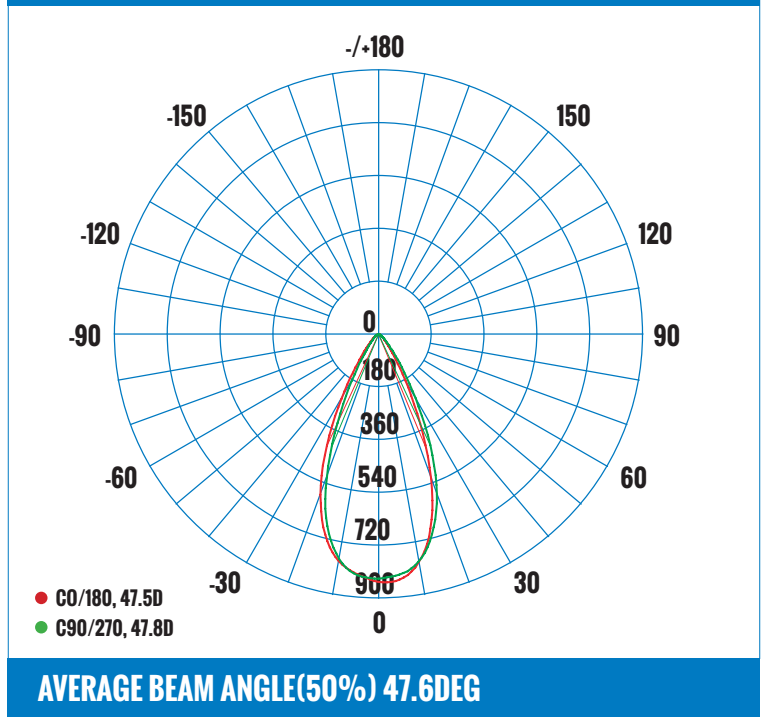

CATALOG #		TYPE
PROJECT		DATE
PREPARED BY		

PRODUCT CODE: DLSGS3-613WD-BL

3 INCH LED SLIM GIMBAL DOWN LIGHT

LUMINAIRE PHOTOMETRIC (TEST REPORT)

ILLUMINANCE (AT A DISTANCE) FLUX OUT: 360.5LM

3.28FT 1M	53.78, 81.53FC 578.9, 877.5LX		2.86FT 87.18CM
6.56FT 2M	13.45, 20.38FC 144.7, 219.4LX		5.72FT 174.35CM
9.84FT 3M	5.976, 9.058FC 64.33, 97.50LX		8.58FT 261.53CM
13.12FT 4M	3.362, 5.095FC 36.18, 54.85LX		11.44FT 348.71CM
16.4FT 5M	2.151, 3.261FC 23.16, 35.10LX		14.3FT 435.89CM
HT	EAVG/EMAX	ANGLE: 47.10DEG	DIA

LUMINOUS INTENSITY DISTRIBUTION DIAGRAM

CERTIFICATIONS

DRIVER/LED CHIP

120V APPROVED DIMMERS

LUTRON: CTCL-153PDH · CTCL-153P
CT-600P · DVCL-153P
LEVITON: 6672 · 6674
COOPER: HCL453PTCCCV6

ACCESSORIES

ORDERING INFORMATION - DLSGS SERIES

SERIES	SHAPE	SIZE	WATTAGE	VOLTAGE	COLOR TEMPERATURE	DIMMABLE	COLOUR
E.G. DLSG	S	3	6	1	3	WD	BL
DLSG - DOWN LIGHT	S - SQUARE	3"	6 - 6W	1 - 120V	3 - 3000K-2200K	WD - WARM DIM	WH - WHITE
SLIM GIMBAL							BL - BLACK
							BN - BRUSHED NICKEL

Head Office - 1850 Wilson Ave. · Toronto, ON · M9M 1A1 · Tel: 416.741.7336 · Fax: 416.741.9104

Toll Free: in Canada. 1.800.661.9610 · in USA. 1.888.762.5384 (SOCKETS4U)

www.etlin-daniels.com · For sales/service questions - sales@etlin.com