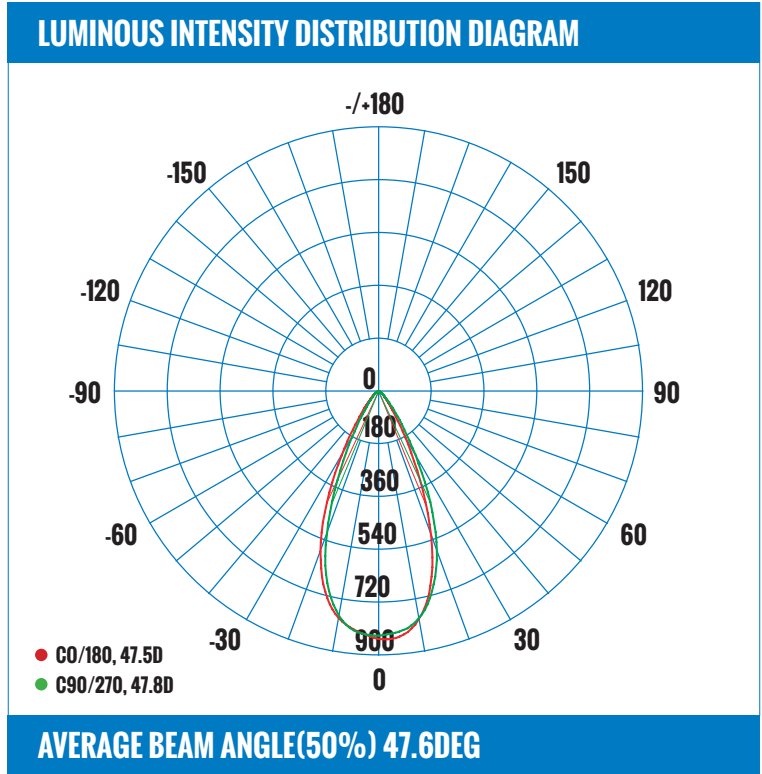

FEATURES

- LED Indoor Light Source.
- 3" Gimbal Recessed Downlight.
- Durable die-cast aluminum alloy for optimal heat dissipation.
- Scratch resistant, smooth finish.
- Unique gimbal design with 30° tilt and 360° rotation.
- Type IC and Airtight, Damp location rated.
- Ceiling clearance required: 2-1/2" for Romex, 3-1/2" for MC or BX installations.
- Triac Warm Dim down to 10%.
- Warm Dim - 3000K dims to 2200K // 4000K dims to 3000K.
- Guaranteed 98% Lumen Maintenance after 6,000 hour life.
- Round and square housings available in white, black and brushed nickel.
- 5 year warranty
- L70 - 50,000 hours
- Energy Star certified.

PRODUCT SPECIFICATIONS (OPTICAL DATA)

PRODUCT SPECIFICATIONS (ELECTRICAL DATA)

LED TYPE	LED QTY	SYSTEM EFFICACY	LUMENS	COLOR TEMPERATURE	BEAM ANGLE	CRI	SYSTEM EFFICIENCY	VOLTAGE	POWER FREQ.	POWER FACTOR
COB	1 CHIPS	70LM/W	420LM	3000K-2200K	38°	>80CRI	>82%	AC120V	50-60HZ	>0.90

PRODUCT CODE: DLSGS3-613WD-WH 3 INCH LED SLIM GIMBAL DOWN LIGHT

LUMINAIRE PHOTOMETRIC (TEST REPORT)

ILLUMINANCE (AT A DISTANCE) FLUX OUT: 360.5LM

3.28FT 1M	53.78, 81.53FC 578.9, 877.5LX		2.86FT 87.18CM
6.56FT 2M	13.45, 20.38FC 144.7, 219.4LX		5.72FT 174.35CM
9.84FT 3M	5.976, 9.058FC 64.33, 97.50LX		8.58FT 261.53CM
13.12FT 4M	3.362, 5.095FC 36.18, 54.85LX		11.44FT 348.71CM
16.4FT 5M	2.151, 3.261FC 23.16, 35.10LX		14.3FT 435.89CM
HT	EAVG/EMAX	ANGLE: 47.10DEG	DIA