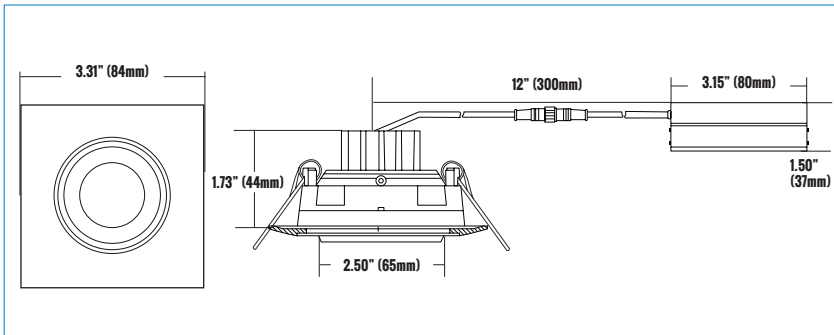

CATALOG #		TYPE
PROJECT		DATE
PREPARED BY		

PRODUCT CODE: DLSGS3-613WD-WH
3 INCH LED SLIM GIMBAL DOWN LIGHT
B37

RECESSED LOW PROFILE

PRODUCT DESCRIPTION

The Etlin-Daniels DLSGS3-613WD-WH LED 3 inch Slim Gimbal Recessed Downlight offers a modern, energy-efficient solution for retrofitting existing incandescent & halogen recessed fixtures, as well as for new construction. Requiring only a 2-3/4" round hole, and with the driver inside a compact connection box (does not require an external j-box) the DLSG series is simple to install and is both IC rated and Airtight.

FEATURES

- LED Indoor Light Source.
- 3" Gimbal Recessed Downlight.
- Durable die-cast aluminum alloy for optimal heat dissipation.
- Scratch resistant, smooth finish.
- Unique gimbal design with 30° tilt and 360° rotation.
- Type IC and Airtight, Damp location rated.
- Ceiling clearance required: 2-1/2" for Romex, 3-1/2" for MC or BX installations.
- Triac Warm Dim down to 10%.
- Warm Dim - 3000K dims to 2200K // 4000K dims to 3000K.
- Guaranteed 98% Lumen Maintenance after 6,000 hour life.
- Round and square housings available in white, black and brushed nickel.
- 5 year warranty
- L70 - 50,000 hours
- Energy Star certified.

PRODUCT SPECIFICATIONS

WATTAGE	FIXTURE MATERIAL	LIFE SPAN	STORAGE TEMP	OPERATING TEMP	PRODUCT DIMENSIONS	CARTON SIZE
6W	ACRYLIC LENS/ ALUMINUM BODY	>50,000 HOURS	-20°C~+40°C -4°F~+104°F	-20°C~+40°C -4°F~+104°F	3.31 X 3.31 X 1.73 INCHES (84 X 84 X 44 MM)	14.76 X 9.25 X 12.20 INCHES (375 X 235 X 310MM)

PRODUCT CODE: DLSGS3-613WD-WH 3 INCH LED SLIM GIMBAL DOWN LIGHT

LUMINAIRE PHOTOMETRIC (TEST REPORT)

ILLUMINANCE (AT A DISTANCE) FLUX OUT: 360.5LM

3.28FT 1M	53.78, 81.53FC 578.9, 877.5LX		2.86FT 87.18CM
6.56FT 2M	13.45, 20.38FC 144.7, 219.4LX		5.72FT 174.35CM
9.84FT 3M	5.976, 9.058FC 64.33, 97.50LX		8.58FT 261.53CM
13.12FT 4M	3.362, 5.095FC 36.18, 54.85LX		11.44FT 348.71CM
16.4FT 5M	2.151, 3.261FC 23.16, 35.10LX		14.3FT 435.89CM
HT	EAVG/EMAX	ANGLE: 47.10DEG	DIA