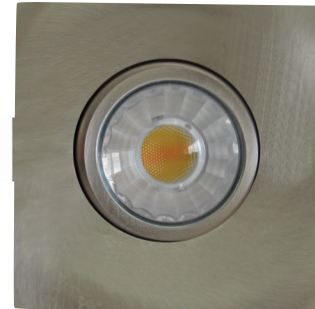

CATALOG #		TYPE
PROJECT		DATE
PREPARED BY		

PRODUCT CODE: DLSGS3-614WD-BN
3 INCH LED SLIM GIMBAL DOWN LIGHT
B42

RECESSED LOW PROFILE

PRODUCT DESCRIPTION

The Etlin-Daniels DLSGS3-614WD-BN LED 3 inch Slim Gimbal Recessed Downlight offers a modern, energy-efficient solution for retrofitting existing incandescent & halogen recessed fixtures, as well as for new construction. Requiring only a 2-3/4" round hole, and with the driver inside a compact connection box (does not require an external j-box) the DLSG series is simple to install and is both IC rated and Airtight. The 38° beam with 30° tilt and 360° rotation is perfect for sloped ceilings or to highlight artwork. Triac dimmer compatible with Warm Dim feature - 3000K dims down to 2200K // 4000K dims down to 3000K. Available in round and square face in white, brushed nickel and black trim. 6W version supplies 420lm (FMW equivalent) and 8W version supplies 600lm (EXN compatible).

FEATURES

- LED Indoor Light Source.
- 3" Gimbal Recessed Downlight.
- Durable die-cast aluminum alloy for optimal heat dissipation.
- Scratch resistant, smooth finish.
- Unique gimbal design with 30° tilt and 360° rotation.
- Type IC and Airtight, Damp location rated.
- Ceiling clearance required: 2-1/2" for Romex, 3-1/2" for MC or BX installations.
- Triac Warm Dim down to 10%.
- Warm Dim - 3000K dims to 2200K // 4000K dims to 3000K.
- Guaranteed 98% Lumen Maintenance after 6,000 hour life.
- Round and square housings available in white, black and brushed nickel.
- 5 year warranty
- L70 - 50,000 hours
- Energy Star certified.

ADDITIONAL INFORMATION

INSTALLATION METHOD
FIXTURE COLOR
CONTROL TYPE
RECESSED CEILING MOUNT
BRUSHED NICKEL
WARM DIM TRIAC

CATALOG #		TYPE
PROJECT		DATE
PREPARED BY		

PRODUCT CODE: DLSGS3-614WD-BN

3 INCH LED SLIM GIMBAL DOWN LIGHT