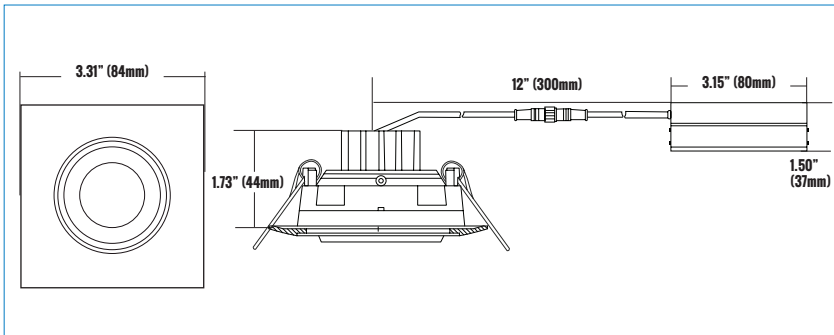

CATALOG #		TYPE
PROJECT		DATE
PREPARED BY		

PRODUCT CODE: DLSGS3-614WD-BN
3 INCH LED SLIM GIMBAL DOWN LIGHT
B42

RECESSED LOW PROFILE

PRODUCT DESCRIPTION

The Etlin-Daniels DLSGS3-614WD-BN LED 3 inch Slim Gimbal Recessed Downlight offers a modern, energy-efficient solution for retrofitting existing incandescent & halogen recessed fixtures, as well as for new construction. Requiring only a 2-3/4" round hole, and with the driver inside a compact connection box (does not require an external j-box) the DLSG series is simple to install and is both IC rated and Airtight. The 38° beam with 30° tilt and 360° rotation is perfect for sloped ceilings or to highlight artwork. Triac dimmer compatible with Warm Dim feature - 3000K dims down to 2200K // 4000K dims down to 3000K. Available in round and square face in white, brushed nickel and black trim. 6W version supplies 420lm (FMW equivalent) and 8W version supplies 600lm (EXN compatible).

PRODUCT SPECIFICATIONS

WATTAGE	FIXTURE MATERIAL	LIFE SPAN	STORAGE TEMP	OPERATING TEMP	PRODUCT DIMENSIONS	CARTON SIZE
6W	ACRYLIC LENS/ ALUMINUM BODY	>50,000 HOURS	-20°C~+40°C -4°F~+104°F	-20°C~+40°C -4°F~+104°F	3.31 X 3.31 X 1.73 INCHES (84 X 84 X 44 MM)	14.76 X 9.25 X 12.20 INCHES (375 X 235 X 310MM)

LUMINAIRE PHOTOMETRIC (TEST REPORT)

ILLUMINANCE (AT A DISTANCE) FLUX OUT: 380.2LM

3.28FT 1M	56.71,85.78FC 610.5,923.3LX		2.82FT 85.96CM
6.56FT 2M	14.18,21.44FC 152.6,230.8LX		5.641FT 171.93CM
9.84FT 3M	6.301,9.531FC 67.83,102.6LX		8.461FT 257.89CM
13.12FT 4M	3.545,5.361FC 38.15, 57.71LX		11.28FT 343.86CM
16.4FT 5M	2.269, 3.431FC 24.42, 36.93LX		14.1FT 429.82CM
HT	EAVG/EMAX		ANGLE: 46.52DEG