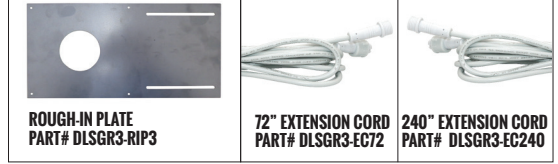

CATALOG #		TYPE
PROJECT		DATE
PREPARED BY		

PRODUCT CODE: DLSGS3-614WD-BN
3 INCH LED SLIM GIMBAL DOWN LIGHT
B42

RECESSED LOW PROFILE

PRODUCT DESCRIPTION

The Etlin-Daniels DLSGS3-614WD-BN LED 3 inch Slim Gimbal Recessed Downlight offers a modern, energy-efficient solution for retrofitting existing incandescent & halogen recessed fixtures, as well as for new construction. Requiring only a 2-3/4" round hole, and with the driver inside a compact connection box (does not require an external j-box) the DLSG series is simple to install and is both IC rated and Airtight. The 38° beam with 30° tilt and 360° rotation is perfect for sloped ceilings or to highlight artwork. Triac dimmer compatible with Warm Dim feature - 3000K dims down to 2200K // 4000K dims down to 3000K. Available in round and square face in white, brushed nickel and black trim. 6W version supplies 420lm (FMW equivalent) and 8W version supplies 600lm (EXN compatible).

FEATURES

- LED Indoor Light Source.
- 3" Gimbal Recessed Downlight.
- Durable die-cast aluminum alloy for optimal heat dissipation.
- Scratch resistant, smooth finish.
- Unique gimbal design with 30° tilt and 360° rotation.
- Type IC and Airtight, Damp location rated.
- Ceiling clearance required: 2-1/2" for Romex, 3-1/2" for MC or BX installations.
- Triac Warm Dim down to 10%.
- Warm Dim - 3000K dims to 2200K // 4000K dims to 3000K.
- Guaranteed 98% Lumen Maintenance after 6,000 hour life.
- Round and square housings available in white, black and brushed nickel.
- 5 year warranty
- L70 - 50,000 hours
- Energy Star certified.

LUMINOUS INTENSITY DISTRIBUTION DIAGRAM

CERTIFICATIONS

DRIVER/LED CHIP

120V APPROVED DIMMERS

LUTRON: CTCL-153PDH · CTCL-153P
CT-600P · DVCL-153P
LEVITON: 6672 · 6674
COOPER: HCL453PTCCV6

ACCESSORIES

ORDERING INFORMATION - DLSGS SERIES