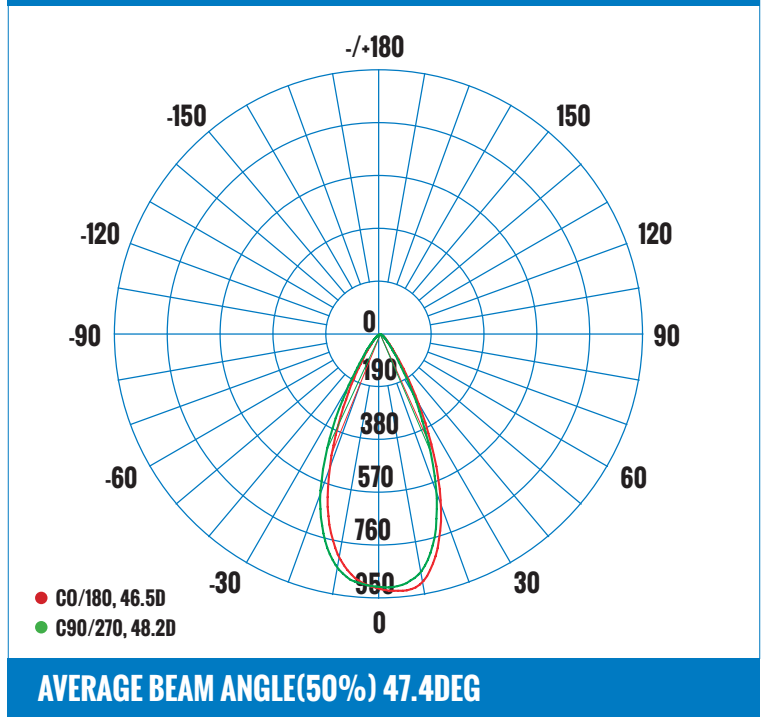

CATALOG #		TYPE
PROJECT		DATE
PREPARED BY		

PRODUCT CODE: DLSGS3-614WD-BN

3 INCH LED SLIM GIMBAL DOWN LIGHT

LUMINAIRE PHOTOMETRIC (TEST REPORT)

ILLUMINANCE (AT A DISTANCE) FLUX OUT: 380.2LM

3.28FT 1M	56.71,85.78FC 610.5,923.3LX		2.82FT 85.96CM	
6.56FT 2M	14.18,21.44FC 152.6,230.8LX		5.641FT 171.93CM	
9.84FT 3M	6.301,9.531FC 67.83,102.6LX		8.461FT 257.89CM	
13.12FT 4M	3.545,5.361FC 38.15, 57.71LX		11.28FT 343.86CM	
16.4FT 5M	2.269, 3.431FC 24.42, 36.93LX		14.1FT 429.82CM	
HT	EAVG/EMAX		ANGLE: 46.52DEG	DIA

LUMINOUS INTENSITY DISTRIBUTION DIAGRAM

CERTIFICATIONS

DRIVER/LED CHIP

120V APPROVED DIMMERS

LUTRON: CTCL-153PDH · CTCL-153P
CT-600P · DVCL-153P
LEVITON: 6672 · 6674
COOPER: HCL453PTCCV6