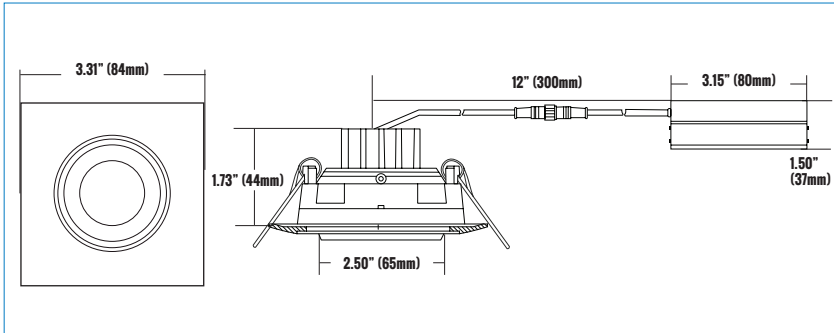

CATALOG #		TYPE
PROJECT		DATE
PREPARED BY		

PRODUCT CODE: DLSGS3-614WD-WH
3 INCH LED SLIM GIMBAL DOWN LIGHT
B40

RECESSED LOW PROFILE

PRODUCT DESCRIPTION

The Etlin-Daniels DLSGS3-614WD-WH LED 3 inch Slim Gimbal Recessed Downlight offers a modern, energy-efficient solution for retrofitting existing incandescent & halogen recessed fixtures, as well as for new construction. Requiring only a 2-3/4" round hole, and with the driver inside a compact connection box (does not require an external j-box) the DLSG series is simple to install and is both IC rated and Airtight. The 38° beam with 30° tilt and 360° rotation is perfect for sloped ceilings or to highlight artwork. Triac dimmer compatible with Warm Dim feature - 3000K dims down to 2200K // 4000K dims down to 3000K. Available in round and square face in white, brushed nickel and black trim. 6W version supplies 420lm (FMW equivalent) and 8W version supplies 600lm (EXN compatible).

PRODUCT SPECIFICATIONS

WATTAGE	FIXTURE MATERIAL	LIFE SPAN	STORAGE TEMP	OPERATING TEMP	PRODUCT DIMENSIONS	CARTON SIZE
6W	ACRYLIC LENS/ ALUMINUM BODY	>50,000 HOURS	-20°C~+40°C -4°F~+104°F	-20°C~+40°C -4°F~+104°F	3.31 X 3.31 X 1.73 INCHES (84 X 84 X 44 MM)	14.76 X 9.25 X 12.20 INCHES (375 X 235 X 310MM)

LUMINAIRE PHOTOMETRIC (TEST REPORT)

ILLUMINANCE (AT A DISTANCE) FLUX OUT: 380.2LM

3.28FT 1M	56.71,85.78FC 610.5,923.3LX		2.82FT 85.96CM
6.56FT 2M	14.18,21.44FC 152.6,230.8LX		5.641FT 171.93CM
9.84FT 3M	6.301,9.531FC 67.83,102.6LX		8.461FT 257.89CM
13.12FT 4M	3.545,5.361FC 38.15, 57.71LX		11.28FT 343.86CM
16.4FT 5M	2.269, 3.431FC 24.42, 36.93LX		14.1FT 429.82CM
HT	EAVG/EMAX		ANGLE: 46.52DEG