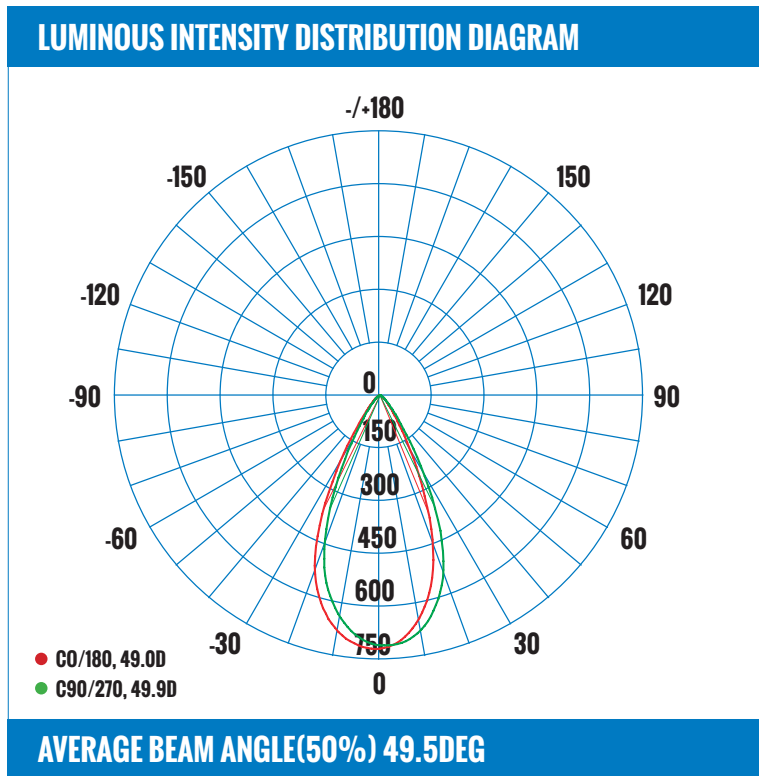

FEATURES

- LED Indoor Light Source.
- 3" Gimbal Recessed Downlight.
- Durable die-cast aluminum alloy for optimal heat dissipation.
- Scratch resistant, smooth finish.
- Unique gimbal design with 30° tilt and 360° rotation.
- Type IC and Airtight, Damp location rated.
- Ceiling clearance required: 2-1/2" for Romex, 3-1/2" for MC or BX installations.
- Triac Warm Dim down to 10%.
- Warm Dim - 3000K dims to 2200K // 4000K dims to 3000K.
- Guaranteed 98% Lumen Maintenance after 6,000 hour life.
- Round and square housings available in white, black and brushed nickel.
- 5 year warranty
- L70 - 50,000 hours
- Energy Star certified.

PRODUCT SPECIFICATIONS (OPTICAL DATA)

PRODUCT SPECIFICATIONS (ELECTRICAL DATA)

LED TYPE	LED QTY	SYSTEM EFFICACY	LUMENS	COLOR TEMPERATURE	BEAM ANGLE	CRI	SYSTEM EFFICIENCY	VOLTAGE	POWER FREQ.	POWER FACTOR
COB	1 CHIPS	75LM/W	600LM	3000K-2200K	38°	>80CRI	>82%	AC120V	50-60HZ	>0.90

PRODUCT CODE: DLSGS3-813WD-BL 3 INCH LED SLIM GIMBAL DOWN LIGHT

LUMINAIRE PHOTOMETRIC (TEST REPORT)

ILLUMINANCE (AT A DISTANCE) FLUX OUT: 322.9LM

3.28FT 1M	43.91,67.92FC 472.7,731.1LX		2.99FT 91.12CM
6.56FT 2M	10.98,16.98FC 118.2,182.8LX		5.979FT 182.24CM
9.84FT 3M	4.879,7.547FC 52.52,81.23LX		8.969FT 273.36CM
13.12FT 4M	2.745,4.245FC 29.54, 45.69LX		11.96FT 364.49CM
16.4FT 5M	1.757, 2.717FC 18.91, 29.24LX		14.95FT 455.61CM
HT	EAVG/EMAX	ANGLE: 48.9DEG	DIA