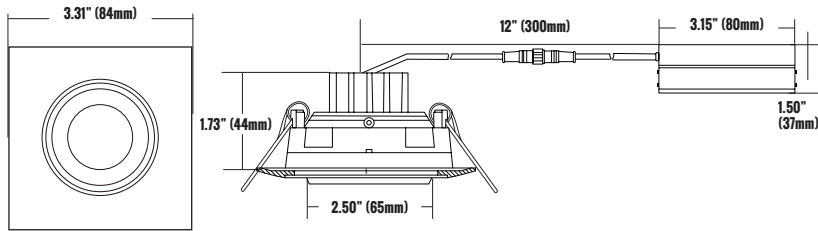

CATALOG #		TYPE
PROJECT		DATE
PREPARED BY		

PRODUCT CODE: DLSGS3-813WD-BL
3 INCH LED SLIM GIMBAL DOWN LIGHT
B44

RECESSED LOW PROFILE

PRODUCT DESCRIPTION

The Etlin-Daniels DLSGS3-813WD-BL LED 3 inch Slim Gimbal Recessed Downlight offers a modern, energy-efficient solution for retrofitting existing incandescent & halogen recessed fixtures, as well as for new construction. Requiring only a 2-3/4" round hole, and with the driver inside a compact connection box (does not require an external j-box) the DLSG series is simple to install and is both IC rated and Airtight. The 38° beam with 30° tilt and 360° rotation is perfect for sloped ceilings or to highlight artwork. Triac dimmer compatible with Warm Dim feature - 3000K dims down to 2200K // 4000K dims down to 3000K. Available in round and square face in white, brushed nickel and black trim. 6W version supplies 420lm (FMW equivalent) and 8W version supplies 600lm (EXN compatible).

PRODUCT SPECIFICATIONS

WATTAGE	FIXTURE MATERIAL	LIFE SPAN	STORAGE TEMP	OPERATING TEMP	PRODUCT DIMENSIONS	CARTON SIZE
8W	ACRYLIC LENS/ ALUMINUM BODY	>50,000 HOURS	-20°C~+40°C -4°F~+104°F	-40°C~+40°C -40°F~+104°F	3.31 X 3.31 X 1.73 INCHES (84 X 84 X 44 MM)	14.76 X 9.25 X 12.20 INCHES (375 X 235 X 310MM)

PRODUCT CODE: DLSGS3-813WD-BL 3 INCH LED SLIM GIMBAL DOWN LIGHT

LUMINAIRE PHOTOMETRIC (TEST REPORT)

ILLUMINANCE (AT A DISTANCE) FLUX OUT: 322.9LM

3.28FT 1M	43.91,67.92FC 472.7,731.1LX		2.99FT 91.12CM
6.56FT 2M	10.98,16.98FC 118.2,182.8LX		5.979FT 182.24CM
9.84FT 3M	4.879,7.547FC 52.52,81.23LX		8.969FT 273.36CM
13.12FT 4M	2.745,4.245FC 29.54, 45.69LX		11.96FT 364.49CM
16.4FT 5M	1.757, 2.717FC 18.91, 29.24LX		14.95FT 455.61CM
HT	EAVG/EMAX	ANGLE: 48.9DEG	DIA