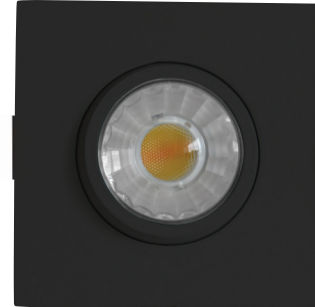

CATALOG #		TYPE
PROJECT		DATE
PREPARED BY		

PRODUCT CODE: DLSGS3-813WD-BL
3 INCH LED SLIM GIMBAL DOWN LIGHT
B44

RECESSED LOW PROFILE

PRODUCT DESCRIPTION

The Etlin-Daniels DLSGS3-813WD-BL LED 3 inch Slim Gimbal Recessed Downlight offers a modern, energy-efficient solution for retrofitting existing incandescent & halogen recessed fixtures, as well as for new construction. Requiring only a 2-3/4" round hole, and with the driver inside a compact connection box (does not require an external j-box) the DLSG series is simple to install and is both IC rated and Airtight. The 38° beam with 30° tilt and 360° rotation is perfect for sloped ceilings or to highlight artwork. Triac dimmer compatible with Warm Dim feature - 3000K dims down to 2200K // 4000K dims down to 3000K. Available in round and square face in white, brushed nickel and black trim. 6W version supplies 420lm (FMW equivalent) and 8W version supplies 600lm (EXN compatible).

FEATURES

- LED Indoor Light Source.
- 3" Gimbal Recessed Downlight.
- Durable die-cast aluminum alloy for optimal heat dissipation.
- Scratch resistant, smooth finish.
- Unique gimbal design with 30° tilt and 360° rotation.
- Type IC and Airtight, Damp location rated.
- Ceiling clearance required: 2-1/2" for Romex, 3-1/2" for MC or BX installations.
- Triac Warm Dim down to 10%.
- Warm Dim - 3000K dims to 2200K // 4000K dims to 3000K.
- Guaranteed 98% Lumen Maintenance after 6,000 hour life.
- Round and square housings available in white, black and brushed nickel.
- 5 year warranty
- L70 - 50,000 hours
- Energy Star certified.

PRODUCT SPECIFICATIONS (OPTICAL DATA)

PRODUCT SPECIFICATIONS (ELECTRICAL DATA)

LED TYPE	LED QTY	SYSTEM EFFICACY	LUMENS	COLOR TEMPERATURE	BEAM ANGLE	CRI	SYSTEM EFFICIENCY	VOLTAGE	POWER FREQ.	POWER FACTOR
COB	1 CHIPS	75LM/W	600LM	3000K-2200K	38°	>80CRI	>82%	AC120V	50-60HZ	>0.90