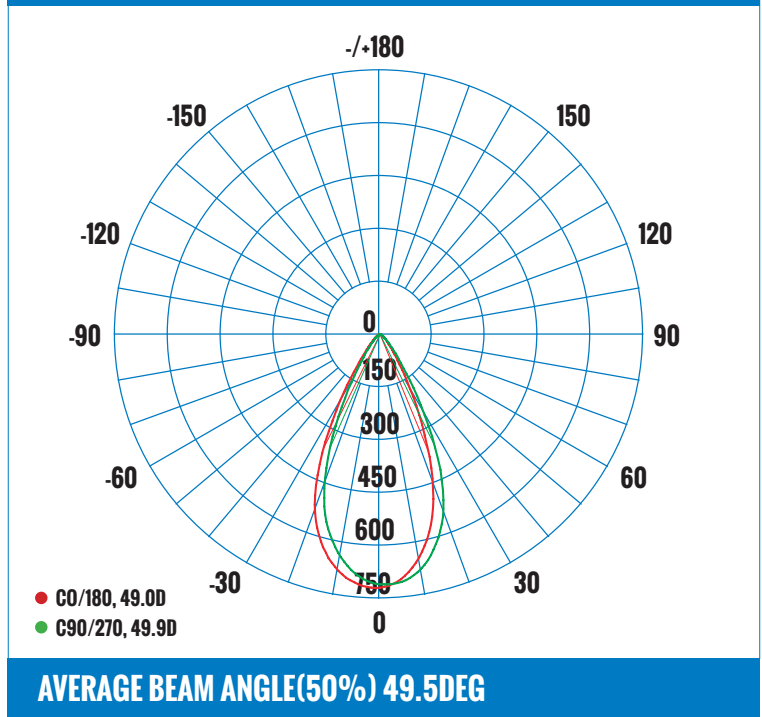

CATALOG #		TYPE
PROJECT		DATE
PREPARED BY		

PRODUCT CODE: DLSGS3-813WD-BN

3 INCH LED SLIM GIMBAL DOWN LIGHT

LUMINAIRE PHOTOMETRIC (TEST REPORT)

ILLUMINANCE (AT A DISTANCE) FLUX OUT: 322.9LM

3.28FT 1M	43.91,67.92FC 472.7,731.1LX		2.99FT 91.12CM
6.56FT 2M	10.98,16.98FC 118.2,182.8LX		5.979FT 182.24CM
9.84FT 3M	4.879,7.547FC 52.52,81.23LX		8.969FT 273.36CM
13.12FT 4M	2.745,4.245FC 29.54, 45.69LX		11.96FT 364.49CM
16.4FT 5M	1.757, 2.717FC 18.91, 29.24LX		14.95FT 455.61CM
HT	EAVG/EMAX	ANGLE: 48.9DEG	DIA

LUMINOUS INTENSITY DISTRIBUTION DIAGRAM

CERTIFICATIONS

DRIVER/LED CHIP

120V APPROVED DIMMERS

LUTRON: CTCL-153PDH - CTCL-153P
CT-600P - DVCL-153P
LEVITON: 6672 - 6674
COOPER: HCL453PTCCCV6