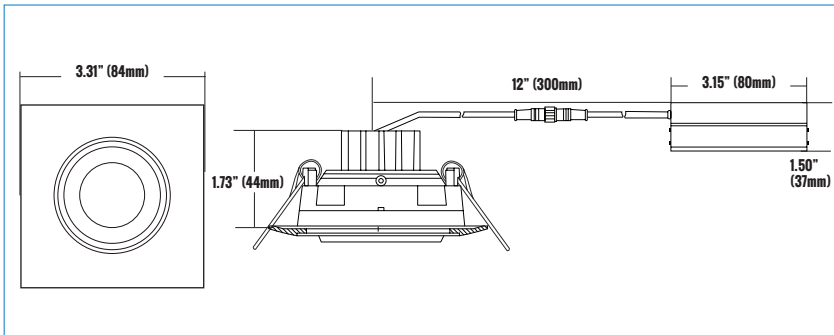

CATALOG #		TYPE
PROJECT		DATE
PREPARED BY		

**PRODUCT CODE: DLSGS3-813WD-BN**
**3 INCH LED SLIM GIMBAL DOWN LIGHT**
**B45**

**RECESSED LOW PROFILE**

### PRODUCT DESCRIPTION

The Etlin-Daniels DLSGS3-813WD-BN LED 3 inch Slim Gimbal Recessed Downlight offers a modern, energy-efficient solution for retrofitting existing incandescent & halogen recessed fixtures, as well as for new construction. Requiring only a 2-3/4" round hole, and with the driver inside a compact connection box (does not require an external j-box) the DLSG series is simple to install and is both IC rated and Airtight. The 38° beam with 30° tilt and 360° rotation is perfect for sloped ceilings or to highlight artwork. Triac dimmer compatible with Warm Dim feature - 3000K dims down to 2200K // 4000K dims down to 3000K. Available in round and square face in white, brushed nickel and black trim. 6W version supplies 420lm (FMW equivalent) and 8W version supplies 600lm (EXN compatible).

### PRODUCT SPECIFICATIONS

WATTAGE	FIXTURE MATERIAL	LIFE SPAN	STORAGE TEMP	OPERATING TEMP	PRODUCT DIMENSIONS	CARTON SIZE
8W	ACRYLIC LENS/ ALUMINUM BODY	>50,000 HOURS	-20°C~+40°C -4°F~+104°F	-20°C~+40°C -4°F~+104°F	3.31 X 3.31 X 1.73 INCHES (84 X 84 X 44 MM)	14.76 X 9.25 X 12.20 INCHES (375 X 235 X 310MM)

**3 INCH LED SLIM GIMBAL DOWN LIGHT**

**LUMINAIRE PHOTOMETRIC (TEST REPORT)**

**ILLUMINANCE (AT A DISTANCE) FLUX OUT: 322.9LM**

3.28FT 1M	43.91,67.92FC 472.7,731.1LX		2.99FT 91.12CM
6.56FT 2M	10.98,16.98FC 118.2,182.8LX		5.979FT 182.24CM
9.84FT 3M	4.879,7.547FC 52.52,81.23LX		8.969FT 273.36CM
13.12FT 4M	2.745,4.245FC 29.54, 45.69LX		11.96FT 364.49CM
16.4FT 5M	1.757, 2.717FC 18.91, 29.24LX		14.95FT 455.61CM
<b>HT</b>	<b>EAVG/EMAX</b>	<b>ANGLE: 48.9DEG</b>	<b>DIA</b>