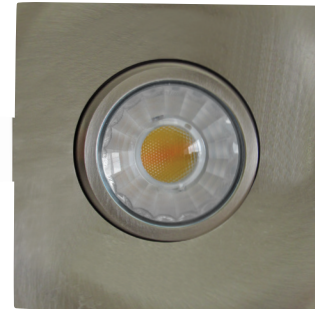

CATALOG #		TYPE
PROJECT		DATE
PREPARED BY		

**PRODUCT CODE: DLSGS3-813WD-BN**
**3 INCH LED SLIM GIMBAL DOWN LIGHT**
**B45**

**RECESSED LOW PROFILE**

### PRODUCT DESCRIPTION

The Etlin-Daniels DLSGS3-813WD-BN LED 3 inch Slim Gimbal Recessed Downlight offers a modern, energy-efficient solution for retrofitting existing incandescent & halogen recessed fixtures, as well as for new construction. Requiring only a 2-3/4" round hole, and with the driver inside a compact connection box (does not require an external j-box) the DLSG series is simple to install and is both IC rated and Airtight. The 38° beam with 30° tilt and 360° rotation is perfect for sloped ceilings or to highlight artwork. Triac dimmer compatible with Warm Dim feature - 3000K dims down to 2200K // 4000K dims down to 3000K. Available in round and square face in white, brushed nickel and black trim. 6W version supplies 420lm (FMW equivalent) and 8W version supplies 600lm (EXN compatible).

### FEATURES

- LED Indoor Light Source.
- 3" Gimbal Recessed Downlight.
- Durable die-cast aluminum alloy for optimal heat dissipation.
- Scratch resistant, smooth finish.
- Unique gimbal design with 30° tilt and 360° rotation.
- Type IC and Airtight, Damp location rated.
- Ceiling clearance required: 2-1/2" for Romex, 3-1/2" for MC or BX installations.
- Triac Warm Dim down to 10%.
- Warm Dim - 3000K dims to 2200K // 4000K dims to 3000K.
- Guaranteed 98% Lumen Maintenance after 6,000 hour life.
- Round and square housings available in white, black and brushed nickel.
- 5 year warranty
- L70 - 50,000 hours
- Energy Star certified.