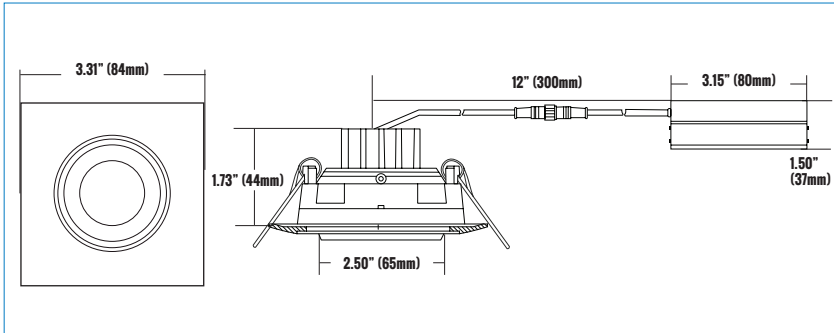

CATALOG #		TYPE
PROJECT		DATE
PREPARED BY		

PRODUCT CODE: DLSGS3-813WD-WH
3 INCH LED SLIM GIMBAL DOWN LIGHT
B43

RECESSED LOW PROFILE

PRODUCT DESCRIPTION

The Etlin-Daniels DLSGS3-813WD-WH LED 3 inch Slim Gimbal Recessed Downlight offers a modern, energy-efficient solution for retrofitting existing incandescent & halogen recessed fixtures, as well as for new construction. Requiring only a 2-3/4" round hole, and with the driver inside a compact connection box (does not require an external j-box) the DLSG series is simple to install and is both IC rated and Airtight. The 38° beam with 30° tilt and 360° rotation is perfect for sloped ceilings or to highlight artwork. Triac dimmer compatible with Warm Dim feature - 3000K dims down to 2200K // 4000K dims down to 3000K. Available in round and square face in white, brushed nickel and black trim. 6W version supplies 420lm (FMW equivalent) and 8W version supplies 600lm (EXN compatible).

PRODUCT SPECIFICATIONS

WATTAGE	FIXTURE MATERIAL	LIFE SPAN	STORAGE TEMP	OPERATING TEMP	PRODUCT DIMENSIONS	CARTON SIZE	
8W	ACRYLIC LENS/ ALUMINUM BODY	>50,000 HOURS	-20°C~+40°C -4°F~+104°F	-20°C~+40°C -4°F~+104°F	3.31 X 3.31 X 1.73 INCHES (84 X 84 X 44 MM)	14.76 X 9.25 X 12.20 INCHES (375 X 235 X 310MM)	

PRODUCT CODE: DLSGS3-813WD-WH

3 INCH LED SLIM GIMBAL DOWN LIGHT

LUMINAIRE PHOTOMETRIC (TEST REPORT)

ILLUMINANCE (AT A DISTANCE) FLUX OUT: 322.9LM

3.28FT 1M	43.91,67.92FC 472.7,731.1LX		2.99FT 91.12CM
6.56FT 2M	10.98,16.98FC 118.2,182.8LX		5.979FT 182.24CM
9.84FT 3M	4.879,7.547FC 52.52,81.23LX		8.969FT 273.36CM
13.12FT 4M	2.745,4.245FC 29.54, 45.69LX		11.96FT 364.49CM
16.4FT 5M	1.757, 2.717FC 18.91, 29.24LX		14.95FT 455.61CM
HT	EAVG/EMAX	ANGLE: 48.9DEG	DIA