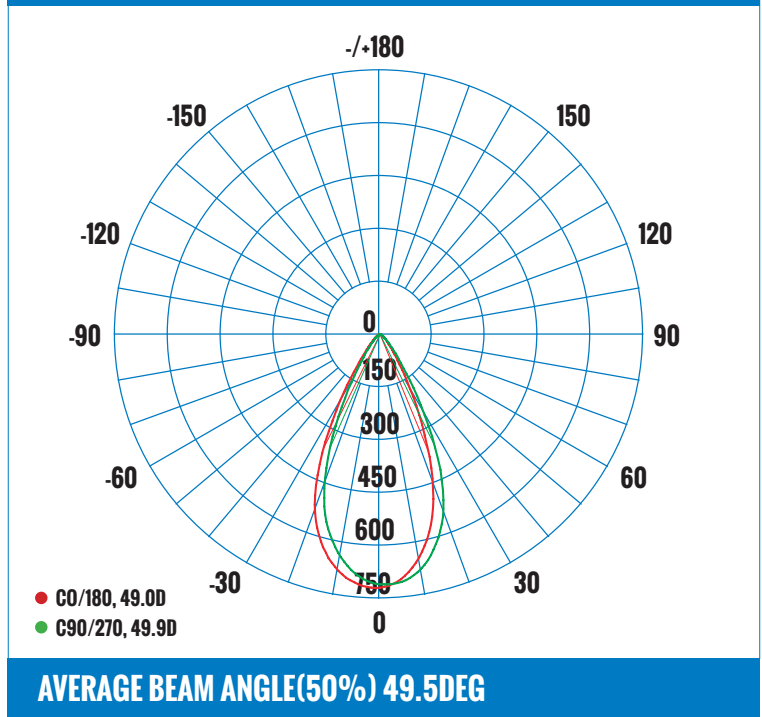

CATALOG #		TYPE
PROJECT		DATE
PREPARED BY		

PRODUCT CODE: DLSGS3-813WD-WH

3 INCH LED SLIM GIMBAL DOWN LIGHT

LUMINAIRE PHOTOMETRIC (TEST REPORT)

ILLUMINANCE (AT A DISTANCE) FLUX OUT: 322.9LM

3.28FT 1M	43.91,67.92FC 472.7,731.1LX		2.99FT 91.12CM
6.56FT 2M	10.98,16.98FC 118.2,182.8LX		5.979FT 182.24CM
9.84FT 3M	4.879,7.547FC 52.52,81.23LX		8.969FT 273.36CM
13.12FT 4M	2.745,4.245FC 29.54, 45.69LX		11.96FT 364.49CM
16.4FT 5M	1.757, 2.717FC 18.91, 29.24LX		14.95FT 455.61CM
HT	EAVG/EMAX	ANGLE: 48.9DEG	DIA

LUMINOUS INTENSITY DISTRIBUTION DIAGRAM

CERTIFICATIONS

DRIVER/LED CHIP

120V APPROVED DIMMERS

LUTRON: CTCL-153PDH · CTCL-153P
CT-600P · DVCL-153P
LEVITON: 6672 · 6674
COOPER: HCL453PTCCCV6

ACCESSORIES

ORDERING INFORMATION - DLSGS SERIES

SERIES	SHAPE	SIZE	WATTAGE	VOLTAGE	COLOR TEMPERATURE	DIMMABLE	COLOUR
E.G. DLSG	S	3	8	1	3	WD	WH
DLSG - DOWN LIGHT	S - SQUARE	3"	8 - 8W	1 - 120V	3 - 3000K-2200K	WD - WARM DIM	WH - WHITE
SLIM GIMBAL							BL - BLACK
							BN - BRUSHED NICKEL

Head Office - 1850 Wilson Ave. · Toronto, ON · M9M 1A1 · Tel: 416.741.7336 · Fax: 416.741.9104

Toll Free: in Canada. 1.800.661.9610 · in USA. 1.888.762.5384 (SOCKETS4U)

www.etlin-daniels.com · For sales/service questions · sales@etlin.com