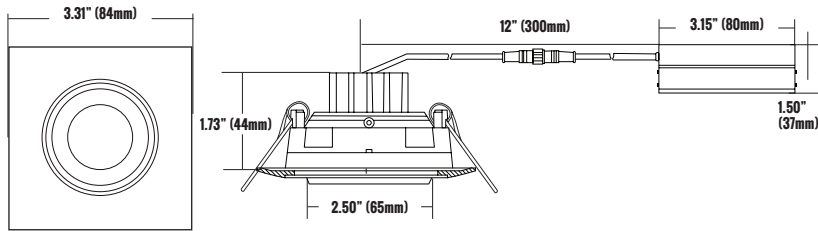

CATALOG #		TYPE
PROJECT		DATE
PREPARED BY		

PRODUCT CODE: DLSGS3-814WD-BL
3 INCH LED SLIM GIMBAL DOWN LIGHT
B47

RECESSED LOW PROFILE

PRODUCT DESCRIPTION

The Etlin-Daniels DLSGS3-814WD-BL LED 3 inch Slim Gimbal Recessed Downlight offers a modern, energy-efficient solution for retrofitting existing incandescent & halogen recessed fixtures, as well as for new construction. Requiring only a 2-3/4" round hole, and with the driver inside a compact connection box (does not require an external j-box) the DLSG series is simple to install and is both IC rated and Airtight. The 38° beam with 30° tilt and 360° rotation is perfect for sloped ceilings or to highlight artwork. Triac dimmer compatible with Warm Dim feature - 3000K dims down to 2200K // 4000K dims down to 3000K. Available in round and square face in white, brushed nickel and black trim. 6W version supplies 420lm (FMW equivalent) and 8W version supplies 600lm (EXN compatible).

PRODUCT SPECIFICATIONS

WATTAGE	FIXTURE MATERIAL	LIFE SPAN	STORAGE TEMP	OPERATING TEMP	PRODUCT DIMENSIONS	CARTON SIZE
8W	ACRYLIC LENS / ALUMINUM BODY	>50,000 HOURS	-20°C~+40°C -4°F~+104°F	-20°C~+40°C -4°F~+104°F	3.31 X 3.31 X 1.73 INCHES (84 X 84 X 44 MM)	14.76 X 9.25 X 12.20 INCHES (375 X 235 X 310MM)

LUMINAIRE PHOTOMETRIC (TEST REPORT)

ILLUMINANCE (AT A DISTANCE) FLUX OUT: 462.3LM

3.28FT 1M	75.87,112.8FC 816.7,1214LX		2.766FT 84.29CM
6.56FT 2M	18.97,28.20FC 204.2,303.5LX		5.531FT 168.59CM
9.84FT 3M	8.430,12.53FC 90.74,134.9LX		8.297FT 252.88CM
13.12FT 4M	4.742,7.050FC 51.04, 75.88LX		11.06FT 337.18CM
16.4FT 5M	3.035, 4.512FC 32.67, 48.56LX		13.83FT 421.47CM
HT	EAVG/EMAX	ANGLE: 45.71DEG	DIA