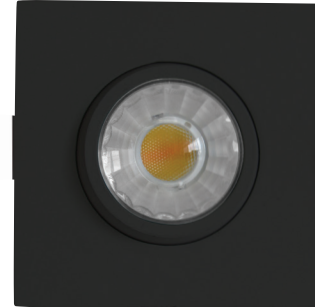

CATALOG #		TYPE
PROJECT		DATE
PREPARED BY		

PRODUCT CODE: DLSGS3-814WD-BL
3 INCH LED SLIM GIMBAL DOWN LIGHT
B47

RECESSED LOW PROFILE

PRODUCT DESCRIPTION

The Etlin-Daniels DLSGS3-814WD-BL LED 3 inch Slim Gimbal Recessed Downlight offers a modern, energy-efficient solution for retrofitting existing incandescent & halogen recessed fixtures, as well as for new construction. Requiring only a 2-3/4" round hole, and with the driver inside a compact connection box (does not require an external j-box) the DLSG series is simple to install and is both IC rated and Airtight. The 38° beam with 30° tilt and 360° rotation is perfect for sloped ceilings or to highlight artwork. Triac dimmer compatible with Warm Dim feature - 3000K dims down to 2200K // 4000K dims down to 3000K. Available in round and square face in white, brushed nickel and black trim. 6W version supplies 420lm (FMW equivalent) and 8W version supplies 600lm (EXN compatible).

FEATURES

- LED Indoor Light Source.
- 3" Gimbal Recessed Downlight.
- Durable die-cast aluminum alloy for optimal heat dissipation.
- Scratch resistant, smooth finish.
- Unique gimbal design with 30° tilt and 360° rotation.
- Type IC and Airtight, Damp location rated.
- Ceiling clearance required: 2-1/2" for Romex, 3-1/2" for MC or BX installations.
- Triac Warm Dim down to 10%.
- Warm Dim - 3000K dims to 2200K // 4000K dims to 3000K.
- Guaranteed 98% Lumen Maintenance after 6,000 hour life.
- Round and square housings available in white, black and brushed nickel.
- 5 year warranty
- L70 - 50,000 hours
- Energy Star certified.

ADDITIONAL INFORMATION

INSTALLATION METHOD	FIXTURE COLOR	CONTROL TYPE
RECESSED CEILING MOUNT	BLACK	WARM DIM TRIAC

CATALOG #		TYPE
PROJECT		DATE
PREPARED BY		

PRODUCT CODE: DLSGS3-814WD-BL

3 INCH LED SLIM GIMBAL DOWN LIGHT