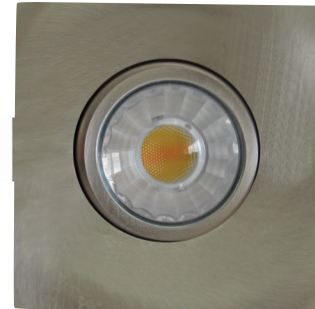

CATALOG #		TYPE
PROJECT		DATE
PREPARED BY		

PRODUCT CODE: DLSGS3-814WD-BN
3 INCH LED SLIM GIMBAL DOWN LIGHT
B48

RECESSED LOW PROFILE

PRODUCT DESCRIPTION

The Etlin-Daniels DLSGS3-814WD-BN LED 3 inch Slim Gimbal Recessed Downlight offers a modern, energy-efficient solution for retrofitting existing incandescent & halogen recessed fixtures, as well as for new construction. Requiring only a 2-3/4" round hole, and with the driver inside a compact connection box (does not require an external j-box) the DLSG series is simple to install and is both IC rated and Airtight. The 38° beam with 30° tilt and 360° rotation is perfect for sloped ceilings or to highlight artwork. Triac dimmer compatible with Warm Dim feature - 3000K dims down to 2200K // 4000K dims down to 3000K. Available in round and square face in white, brushed nickel and black trim. 6W version supplies 420lm (FMW equivalent) and 8W version supplies 600lm (EXN compatible).

FEATURES

- LED Indoor Light Source.
- 3" Gimbal Recessed Downlight.
- Durable die-cast aluminum alloy for optimal heat dissipation.
- Scratch resistant, smooth finish.
- Unique gimbal design with 30° tilt and 360° rotation.
- Type IC and Airtight, Damp location rated.
- Ceiling clearance required: 2-1/2" for Romex, 3-1/2" for MC or BX installations.
- Triac Warm Dim down to 10%.
- Warm Dim - 3000K dims to 2200K // 4000K dims to 3000K.
- Guaranteed 98% Lumen Maintenance after 6,000 hour life.
- Round and square housings available in white, black and brushed nickel.
- 5 year warranty
- L70 - 50,000 hours
- Energy Star certified.

ADDITIONAL INFORMATION

INSTALLATION METHOD	FIXTURE COLOR	CONTROL TYPE
RECESSED CEILING MOUNT	BRUSHED NICKEL	WARM DIM TRIAC

CATALOG #		TYPE
PROJECT		DATE
PREPARED BY		

PRODUCT CODE: DLSGS3-814WD-BN

3 INCH LED SLIM GIMBAL DOWN LIGHT