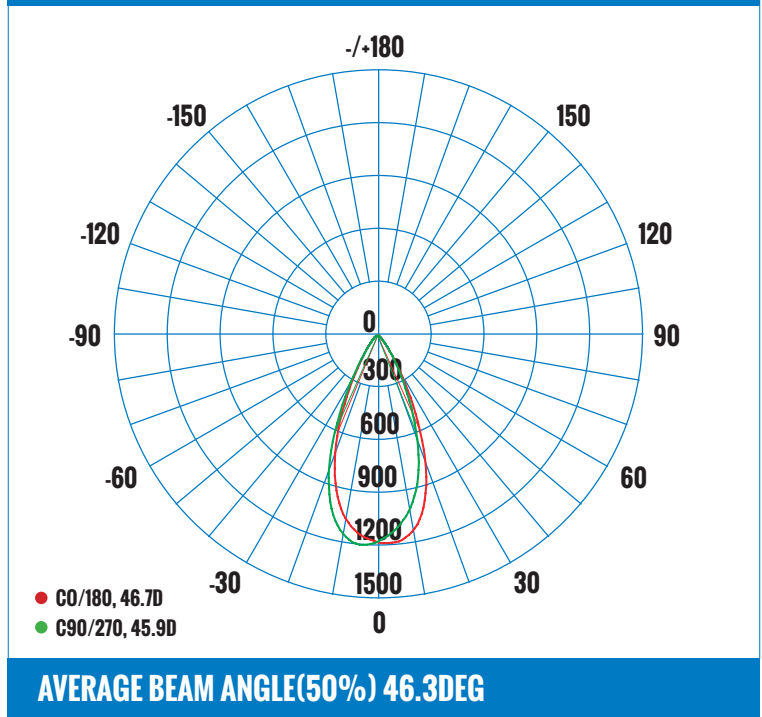

CATALOG #		TYPE
PROJECT		DATE
PREPARED BY		

PRODUCT CODE: DLSGS3-814WD-BN

3 INCH LED SLIM GIMBAL DOWN LIGHT

LUMINAIRE PHOTOMETRIC (TEST REPORT)

ILLUMINANCE (AT A DISTANCE) FLUX OUT: 462.3LM

3.28FT 1M	75.87,112.8FC 816.7,1214LX		2.766FT 84.29CM
6.56FT 2M	18.97,28.20FC 204.2,303.5LX		5.531FT 168.59CM
9.84FT 3M	8.430,12.53FC 90.74,134.9LX		8.297FT 252.88CM
13.12FT 4M	4.742,7.050FC 51.04, 75.88LX		11.06FT 337.18CM
16.4FT 5M	3.035, 4.512FC 32.67, 48.56LX		13.83FT 421.47CM
HT	EAVG/EMAX	ANGLE: 45.71DEG	DIA

LUMINOUS INTENSITY DISTRIBUTION DIAGRAM

CERTIFICATIONS

DRIVER/LED CHIP

120V APPROVED DIMMERS

LUTRON: CTCL-153PDH - CTCL-153P
CT-600P - DVGL-153P
LEVITON: 6672 - 6674
COOPER: HCL453PTCCCV6

ACCESSORIES

ORDERING INFORMATION - DLSGS SERIES

SERIES	SHAPE	SIZE	WATTAGE	VOLTAGE	COLOR TEMPERATURE	DIMMABLE	COLOUR
E.G. DLSG	S	3	8	1	4	WD	BN
DLSG - DOWN LIGHT	S - SQUARE	3"	8 - 8W	1 - 120V	4 - 4000K-3000K	WD - WARM DIM	WH - WHITE
SLIM GIMBAL							BL - BLACK
							BN - BRUSHED NICKEL

Head Office - 1850 Wilson Ave. · Toronto, ON · M9M 1A1 · Tel: 416.741.7336 · Fax: 416.741.9104

Toll Free: in Canada. 1.800.661.9610 · in USA. 1.888.762.5384 (SOCKETS4U)

www.etlin-daniels.com · For sales/service questions - sales@etlin.com