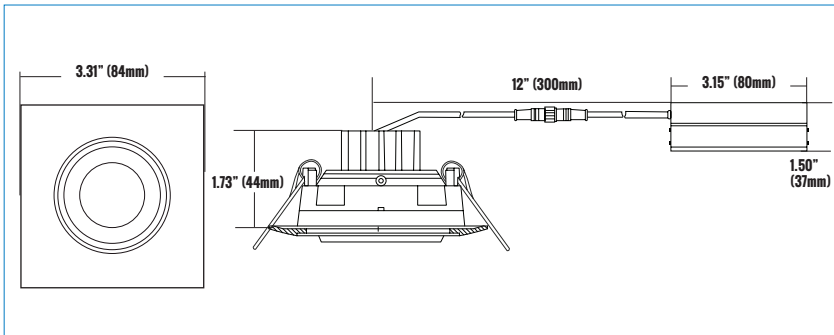

CATALOG #		TYPE
PROJECT		DATE
PREPARED BY		

PRODUCT CODE: DLSGS3-814WD-BN
3 INCH LED SLIM GIMBAL DOWN LIGHT
B48

RECESSED LOW PROFILE

PRODUCT DESCRIPTION

The Etlin-Daniels DLSGS3-814WD-BN LED 3 inch Slim Gimbal Recessed Downlight offers a modern, energy-efficient solution for retrofitting existing incandescent & halogen recessed fixtures, as well as for new construction. Requiring only a 2-3/4" round hole, and with the driver inside a compact connection box (does not require an external j-box) the DLSG series is simple to install and is both IC rated and Airtight. The 38° beam with 30° tilt and 360° rotation is perfect for sloped ceilings or to highlight artwork. Triac dimmer compatible with Warm Dim feature - 3000K dims down to 2200K // 4000K dims down to 3000K. Available in round and square face in white, brushed nickel and black trim. 6W version supplies 420lm (FMW equivalent) and 8W version supplies 600lm (EXN compatible).

PRODUCT SPECIFICATIONS

WATTAGE	FIXTURE MATERIAL	LIFE SPAN	STORAGE TEMP	OPERATING TEMP	PRODUCT DIMENSIONS	CARTON SIZE
8W	ACRYLIC LENS/ ALUMINUM BODY	>50,000 HOURS	-20°C~+40°C -4°F~+104°F	-20°C~+40°C -4°F~+104°F	3.31 X 3.31 X 1.73 INCHES (84 X 84 X 44 MM)	14.76 X 9.25 X 12.20 INCHES (375 X 235 X 310MM)

LUMINAIRE PHOTOMETRIC (TEST REPORT)

ILLUMINANCE (AT A DISTANCE) FLUX OUT: 462.3LM

3.28FT 1M	75.87,112.8FC 816.7,1214LX		2.766FT 84.29CM
6.56FT 2M	18.97,28.20FC 204.2,303.5LX		5.531FT 168.59CM
9.84FT 3M	8.430,12.53FC 90.74,134.9LX		8.297FT 252.88CM
13.12FT 4M	4.742,7.050FC 51.04, 75.88LX		11.06FT 337.18CM
16.4FT 5M	3.035, 4.512FC 32.67, 48.56LX		13.83FT 421.47CM
HT	EAVG/EMAX	ANGLE: 45.71DEG	DIA