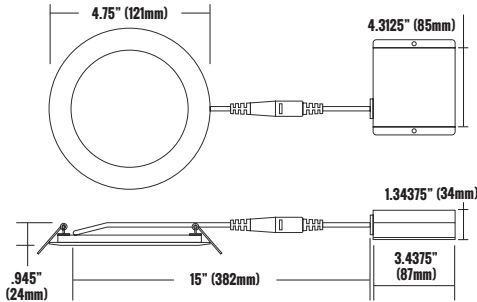

CATALOG #		TYPE
PROJECT		DATE
PREPARED BY		

PRODUCT CODE: DLSWR4-913D-BN-FF
4 INCH LED ULTRA SLIM PROFILE DOWNLIGHT
B1

RECESSED LOW PROFILE

PRODUCT DESCRIPTION

The Etlin-Daniels DLSWR4-913D-BN-FF LED Ultraslim Profile Downlight is a modern, sleek looking energy efficient option for both new construction and retrofit/remodeling projects. It installs easily where there is limited ceiling space due to ductwork, joists and beams. With Etlin-Daniels IP65 rating, our Ultraslim Downlights are suitable for a wide range of both indoor & outdoor applications. Why waste time installing older space restrictive recessed options when the Etlin-Daniels Ultraslim Profile Downlight provides a quick install solution and elegant, superior quality lighting for both residential and commercial applications?

PRODUCT SPECIFICATIONS (OPTICAL DATA)

PRODUCT SPECIFICATIONS (ELECTRICAL DATA)

LED TYPE	LED QTY	SYSTEM EFFICACY	LUMENS	COLOR TEMPERATURE	BEAM ANGLE	CRI	SYSTEM EFFICIENCY	VOLTAGE	POWER FREQ.	POWER EFFICIENCY	POWER FACTOR	HARMONIC DISTORTION
HONGLI TRONIC	45 CHIPS	61LM/W	550LM	3000K	120°	>80CRI	>90%	AC120V	50-60HZ	>80%	>0.98	<10%

PRODUCT SPECIFICATIONS

WATTAGE	FIXTURE MATERIAL	LIFE SPAN	STORAGE TEMP	OPERATING TEMP	PRODUCT DIMENSIONS	CARTON SIZE
9W	ALUMINUM/ POLYCARBONATE LENS	>50,000 HOURS	-40°C~+100°C -40°F~+212°F	-40°C~+85°C -40°F~+185°F	4.75 X .945 X 4.75 INCHES (121 X 24 X 121 MM)	17.32 X 11.02 X 9.05 INCHES (440 X 280 X 230MM)

PRODUCT CODE: DLSWR4-913D-BN-FF

4 INCH LED ULTRA SLIM PROFILE DOWNLIGHT

LUMINAIRE PHOTOMETRIC (TEST REPORT)

ILLUMINANCE (AT A DISTANCE) FLUX OUT: 457.3LM

3.281FT 1M	6.630, 21.62FC 71.36, 232.7LX		9.035FT 275.39CM
6.562FT 2M	1.657, 5.406FC 17.84, 58.19LX		18.07FT 550.79CM
9.843FT 3M	0.7366, 2.402FC 7.929, 25.86LX		27.11FT 826.18CM
13.12FT 4M	0.4144, 1.351FC 4.460, 14.55LX		36.14FT 1101.57CM
16.4FT 5M	0.2652, 0.863FC 2.854, 9.310LX		45.18FT 1376.96CM
HT	EAVG/EMAX	ANGLE: 108.02DEG	DIA