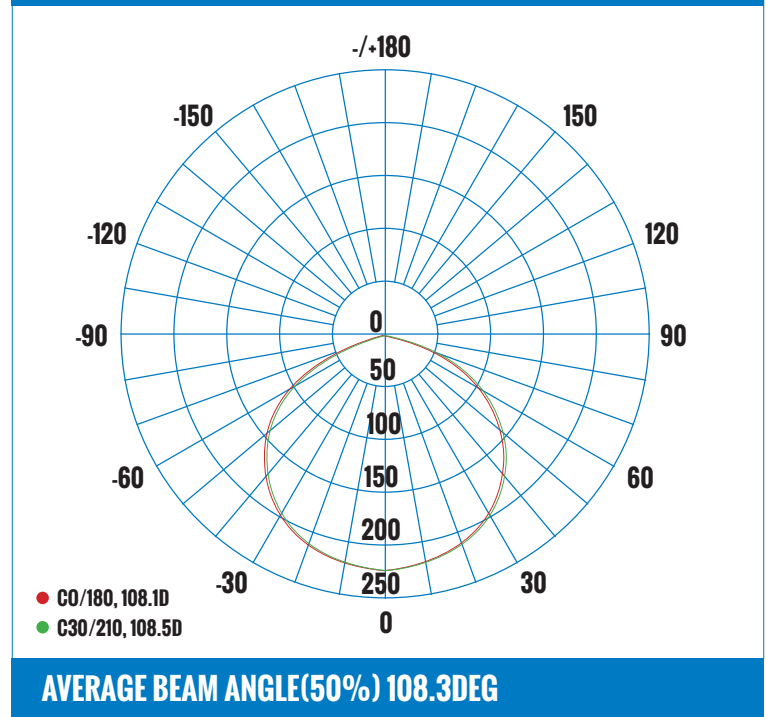

CATALOG #		TYPE
PROJECT		DATE
PREPARED BY		

PRODUCT CODE: DLSWR4-913D-BN-FF

4 INCH LED ULTRA SLIM PROFILE DOWNLIGHT

LUMINAIRE PHOTOMETRIC (TEST REPORT)

ILLUMINANCE (AT A DISTANCE) FLUX OUT: 457.3LM

3.281FT 1M	6.630, 21.62FC 71.36, 232.7LX		9.035FT 275.39CM
6.562FT 2M	1.657, 5.406FC 17.84, 58.19LX		18.07FT 550.79CM
9.843FT 3M	0.7366, 2.402FC 7.929, 25.86LX		27.11FT 826.18CM
13.12FT 4M	0.4144, 1.351FC 4.460, 14.55LX		36.14FT 1101.57CM
16.4FT 5M	0.2652, 0.863FC 2.854, 9.310LX		45.18FT 1376.96CM
HT	EAVG/EMAX	ANGLE: 108.02DEG	DIA

LUMINOUS INTENSITY DISTRIBUTION DIAGRAM

CERTIFICATIONS 	DRIVER / LED CHIP 	120V APPROVED DIMMERS LUTRON: CTCL-153PDH · CTCL-153P · CT-600P LEVITON: 6672 · 6674 COOPER: HCL453PTCCCV6	ACCESSORIES 72" EXTENSION CORD PART# DLSEC-72 120" EXTENSION CORD PART# DLSEC-120	PRE-MOUNTING PLATE FOR NEW CONSTRUCTION APPLICATIONS AVAILABLE. PLEASE CONTACT ETLIN-DANIELS. PART NO#: DLSW4-MP

ORDERING INFORMATION - DLSW SERIES

SERIES	IP RATING	SHAPE	SIZE	WATTAGE	VOLTAGE	COLOR TEMPERATURE	DIMMABLE	COLOR	LENS	TRIM
E.G. DLS	W	R	4	9	1	3	D	BN	F	F
DLS - DOWNLIGHT SLIM	W - WET LOCATION IP65	R - ROUND	4 - 4"	9 - 9W	1 - 120V	3 - 3000K	D - TRIAC	BN - BRUSHED NICKEL	F - FROSTED	F - FIXED

IF PRE-MOUNTING PLATE IS REQUIRED FOR NEW CONSTRUCTION PROJECTS, PLEASE QUOTE: PART NO#: DLS4-MP WHEN ORDERING.

Head Office - 1850 Wilson Ave. · Toronto, ON · M9M 1A1 · Tel: 416.741.7336 · Fax: 416.741.9104

Toll Free: in Canada. 1.800.661.9610 · in USA. 1.888.762.5384 (SOCKETS4U)

www.etlin-daniels.com · For sales/service questions - sales@etlin.com