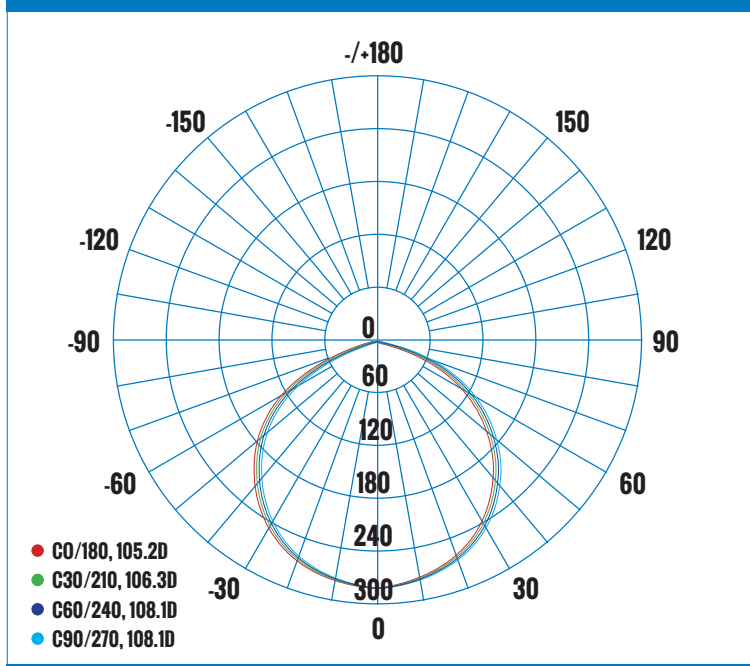

PRODUCT SPECIFICATIONS (OPTICAL DATA)

PRODUCT SPECIFICATIONS (ELECTRICAL DATA)

LED TYPE	LED QTY	SYSTEM EFFICACY	LUMENS	COLOR TEMPERATURE	BEAM ANGLE	CRI	SYSTEM EFFICIENCY	VOLTAGE	POWER FREQ.	POWER EFFICIENCY	POWER FACTOR	HARMONIC DISTORTION
HONGLI TRONIC	60 CHIPS	58.3LM/W	700LM	4000K	120°	>80CRI	>90%	AC120V	50-60HZ	>80%	>0.98	<10%

PRODUCT CODE: DLSWR6-1214D-BN-FF

6 INCH LED ULTRA SLIM PROFILE DOWNLIGHT

LUMINAIRE PHOTOMETRIC (TEST REPORT)

ILLUMINANCE (AT A DISTANCE) FLUX OUT: 539.1LM

3.281FT 1M	9.053, 26.92FC 97.45, 289.8LX		8.586FT 261.69CM
6.562FT 2M	2.263, 6.731FC 24.36, 72.45LX		17.17FT 523.37CM
9.843FT 3M	1.006, 2.991FC 10.83, 32.20LX		25.76FT 785.06CM
13.12FT 4M	0.5658, 1.683FC 6.091, 18.11LX		34.34FT 1046.75CM
16.4FT 5M	0.3621, 1.077FC 3.898, 11.591LX		42.93FT 1308.43CM
HT	EAVG/EMAX	ANGLE: 105.22DEG	DIA

LUMINOUS INTENSITY DISTRIBUTION DIAGRAM

AVERAGE BEAM ANGLE(50%) 106.9DEG

CERTIFICATIONS 	DRIVER / LED CHIP 	120V APPROVED DIMMERS LUTRON: CTCL-153PDH · CTCL-153P · CT-600P LEVITON: 6672 · 6674 COOPER: HCL453PTCCCV6	ACCESSORIES  <p>72" EXTENSION CORD PART# DLSEC-72</p> <p>120" EXTENSION CORD PART# DLSEC-120</p>	PRE-MOUNTING PLATE FOR NEW CONSTRUCTION APPLICATIONS AVAILABLE. PLEASE CONTACT ETLIN-DANIELS.  PART NO#: DLSW6-MP
---	---	---	--	---