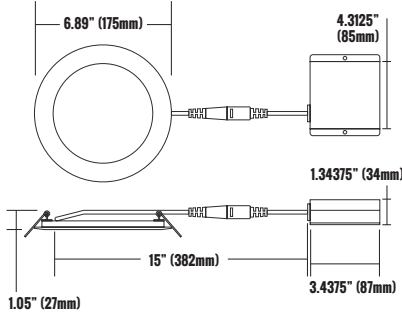

CATALOG #		TYPE
PROJECT		DATE
PREPARED BY		

PRODUCT CODE: DLSWR6-1214D-BN-FF
6 INCH LED ULTRA SLIM PROFILE DOWNLIGHT
B7

RECESSED LOW PROFILE

PRODUCT DESCRIPTION

The Etlin-Daniels DLSWR6-1214D-BN-FF LED Ultraslim Profile Downlight is a modern, sleek looking energy efficient option for both new construction and retrofit/remodeling projects. It installs easily where there is limited ceiling space due to ductwork, joists and beams. With Etlin-Daniels IP65 rating, our Ultraslim Downlights are suitable for a wide range of both indoor & outdoor applications. Why waste time installing older space restrictive recessed options when the Etlin-Daniels Ultraslim Profile Downlight provides a quick install solution and elegant, superior quality lighting for both residential and commercial applications?

PRODUCT SPECIFICATIONS (OPTICAL DATA)

PRODUCT SPECIFICATIONS (ELECTRICAL DATA)

LED TYPE	LED QTY	SYSTEM EFFICACY	LUMENS	COLOR TEMPERATURE	BEAM ANGLE	CRI	SYSTEM EFFICIENCY	VOLTAGE	POWER FREQ.	POWER EFFICIENCY	POWER FACTOR	HARMONIC DISTORTION
HONGLI TRONIC	60 CHIPS	58.3LM/W	700LM	4000K	120°	>80CRI	>90%	AC120V	50-60HZ	>80%	>0.98	<10%

PRODUCT SPECIFICATIONS

WATTAGE	FIXTURE MATERIAL	LIFE SPAN	STORAGE TEMP	OPERATING TEMP	PRODUCT DIMENSIONS	CARTON SIZE
12W	ALUMINUM/ POLYCARBONATE LENS	>50,000 HOURS	-40°C~+100°C -40°F~+212°F	-40°C~+85°C -40°F~+185°F	6.89 X 1.05 X 6.89 INCHES (175 X 27 X 175 MM)	17.32 X 11.02 X 9.05 INCHES (440 X 280 X 230MM)

PRODUCT CODE: DLSWR6-1214D-BN-FF

6 INCH LED ULTRA SLIM PROFILE DOWNLIGHT

LUMINAIRE PHOTOMETRIC (TEST REPORT)

ILLUMINANCE (AT A DISTANCE) FLUX OUT: 539.1LM

3.281FT 1M	9.053, 26.92FC 97.45, 289.8LX		8.586FT 261.69CM
6.562FT 2M	2.263, 6.731FC 24.36, 72.45LX		17.17FT 523.37CM
9.843FT 3M	1.006, 2.991FC 10.83, 32.20LX		25.76FT 785.06CM
13.12FT 4M	0.5658, 1.683FC 6.091, 18.11LX		34.34FT 1046.75CM
16.4FT 5M	0.3621, 1.077FC 3.898, 11.591LX		42.93FT 1308.43CM
HT	EAVG/EMAX	ANGLE: 105.22DEG	DIA