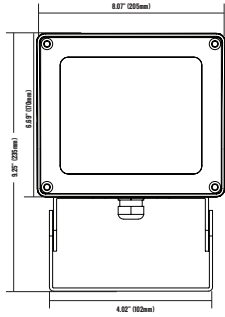

PRODUCT CODE: FLM4-8035N-BL-YK

LED FLOOD LIGHT/ YOKE BRACKET

PRODUCT DESCRIPTION

The Etlin-Daniels FLM4-8035N-BL-YK LED Flood fixture offers the latest in both design and energy efficient performance. With its reduced size and textured architectural powdercoat finish, it will compliment a wide range of industrial, residential and commercial applications. The durable and watertight casting along with the tempered glass lens allow for long and energy efficient life. Fixtures available with either yoke or knuckle mount.

FEATURES

- LED Outdoor Light Source
- Textured Architectural Powdercoat finish
- Tempered glass lens
- Removable back cover for easy installation
- Yoke bracket with watertight cord grip installed
- Suitable for wet location
- 15" - 20" lead lengths
- Non-Dimmable
- 5 year warranty
- L70 - 50,000 hours

PRODUCT SPECIFICATIONS (OPTICAL DATA)

PRODUCT SPECIFICATIONS (ELECTRICAL DATA)

LED TYPE	LED QTY	SYSTEM EFFICACY	LUMENS	COLOR TEMPERATURE	BEAM ANGLE	CRI	SYSTEM EFFICIENCY	VOLTAGE	POWER FREQ.	POWER EFFICIENCY	POWER FACTOR	HARMONIC DISTORTION
PHILIPS 3030	72 CHIPS	95LM/W	7849.6LM	5000K	105±10°	>80CRI	>89%	AC347V	50-60HZ	>89%	>0.90	<15%

PRODUCT SPECIFICATIONS

WATTAGE	FIXTURE MATERIAL	INGRESS PROTECT	LIFE SPAN	STORAGE TEMP	OPERATING TEMP	PRODUCT DIMENSIONS	CARTON SIZE	
80W	DIE CAST ALUMINUM/BLACK	IP65	>50,000 HOURS	-25°C~-80°C -13°F~-176°F	-40°C~-40°C -40°F~-104°F	9.25 X 8.07 X 4.25 INCHES (235 X 205 X 108 MM)	12.13 X 8.82 X 5 INCHES (308 X 224 X 127 MM)	

ADDITIONAL INFORMATION

INSTALLATION METHOD

YOKE MOUNT

FIXTURE COLOR

ALUMINUM BODY/BLACK

CONTROL TYPE

NON-DIMMABLE