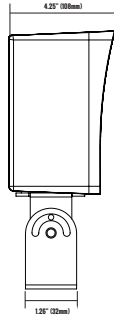

PRODUCT CODE: FLM4-8035N-BL-YK

LED FLOOD LIGHT/ YOKE BRACKET

## PRODUCT SPECIFICATIONS

WATTAGE	FIXTURE MATERIAL	INGRESS PROTECT	LIFE SPAN	STORAGE TEMP	OPERATING TEMP	PRODUCT DIMENSIONS	CARTON SIZE	
80W	DIE CAST ALUMINUM/BLACK	IP65	>50,000 HOURS	-25°C~-80°C -13°F~-176°F	-40°C~-40°C -40°F~-104°F	9.25 X 8.07 X 4.25 INCHES (235 X 205 X 108 MM)	12.13 X 8.82 X 5 INCHES (308 X 224 X 127 MM)	