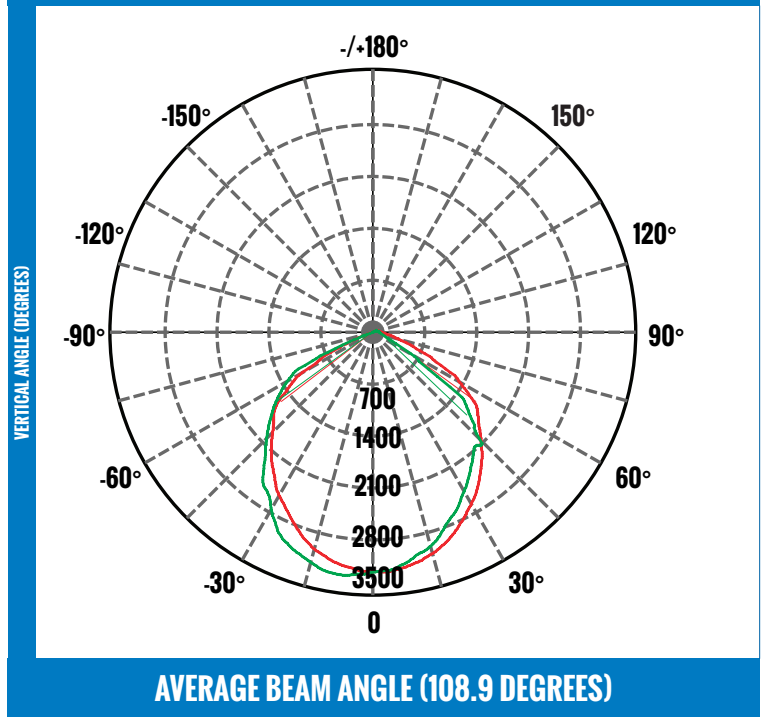

PRODUCT CODE: FLM4-8035N-BL-YK LED FLOOD LIGHT/YOKE BRACKET

LUMINAIRE PHOTOMETRIC (TEST REPORT)

ILLUMINANCE (AT A DISTANCE) - FLUX OUT: 6432LM

3.28FT 1M	1081,3315LX		8.83FT 2.69M
6.56FT 2M	270.2,828.8LX		17.68FT 5.39M
9.84FT 3M	120.1,368.3LX		26.51FT 8.08M
13.12FT 4M	67.54,207.2LX		35.33FT 10.77M
16.40FT 5M	43.23,132.6LX		44.16FT 13.46M
19.69FT 6M	30.02,92.09LX		53.02FT 16.16M
22.97FT 7M	22.05,67.66LX		61.84FT 18.85M
26.25FT 8M	16.89,51.80LX		70.67FT 21.54M
29.52FT 9M	13.34,40.93LX		79.49FT 24.23M
32.80FT 10M	10.81,33.15LX		88.35FT 26.93M
HT	EAVG/EMAX	ANGLE: 106.79DEG	DIA

ISOCANDELA DIAGRAM (PERCENT OF MAXIMUM INTENSITY)