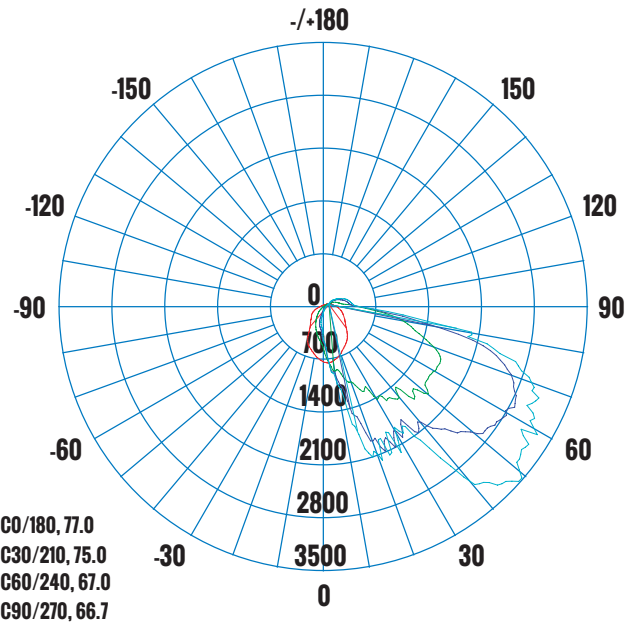

PRODUCT SPECIFICATIONS (OPTICAL DATA)

PRODUCT SPECIFICATIONS (ELECTRICAL DATA)

LED TYPE	LED QTY	SYSTEM EFFICACY	LUMENS	COLOR TEMPERATURE	BEAM ANGLE	CRI	VOLTAGE	POWER FREQ.	POWER EFFICIENCY	POWER FACTOR	HARMONIC DISTORTION
LUMILEDS	225 CHIPS	144.42 LM/W 137.32 LM/W	5776LM 8239LM	4000K	90° x 100°	>80CRI	120 - 347V	50-60HZ	>90%	>0.90	<20%

PRODUCT SPECIFICATIONS

WATTAGE	FIXTURE MATERIAL	INGRESS PROTECT	LIFE SPAN	STORAGE TEMP	OPERATING TEMP	PRODUCT DIMENSIONS	CARTON SIZE
40W / 60W	ALUMINUM/ BOROSILICATE OPTICAL LENS INCLUDED	IP65	>50,000 HOURS	- 40° C--70° C - 40° F--158° F	- 40° C--45° C - 40° F--113° F	13.11 X 9.88 X 5.22 INCHES (333 X 251 X 132 MM)	15.66 X 12.59 X 8.18 INCHES (398 X 320 X 208MM)

10FT 3.048M	75.38, 203.6LX		13.20FT 402.29CM
12FT 3.658M	52.35, 141.4LX		15.83FT 482.75CM
16FT 4.877M	29.45, 79.53LX		21.11FT 643.66CM
20FT 6.096M	18.85, 50.90LX		26.39FT 804.58CM
30FT 9.14M	8.376, 22.62LX		39.6FT 1206.87CM
35FT 10.67M	6.153, 16.62LX		46.19FT 1408.01CM
40FT 12.19M	4.711, 12.73LX		52.79FT 1609.16CM
45FT 13.72M	3.722, 10.05LX		59.39FT 1810.30CM
50FT 15.24M	3.015, 8.144LX		65.99FT 2011.45CM
55FT 16.76M	2.492, 6.731LX		72.59FT 2212.59CM
HT	EAVG/EMAX	ANGLE: 66.84DEG	DIA

LUMINOUS INTENSITY DISTRIBUTION DIAGRAM

AVERAGE BEAM ANGLE(50%) - 71.4DEG
LUMINAIRE PHOTOMETRIC (TEST REPORT) - 60W
ILLUMINANCE (AT A DISTANCE) - FLUX OUT: 1420LM

10FT 3.048M	106.9, 288.8LX		13.22FT 403.13CM
12FT 3.658M	74.24, 200.5LX		15.87FT 483.76CM
16FT 4.877M	41.76, 112.8LX		21.16FT 645.01CM
20FT 6.096M	26.73, 72.19LX		26.45FT 806.26CM
30FT 9.14M	11.88, 32.08LX		39.67FT 1209.39CM
35FT 10.67M	8.727, 23.57LX		46.29FT 1410.95CM
40FT 12.19M	6.682, 18.05LX		52.90FT 1612.52CM
45FT 13.72M	5.279, 14.26LX		59.51FT 1814.08CM
50FT 15.24M	4.276, 11.55LX		66.13FT 2015.65CM
55FT 16.76M	3.534, 9.546LX		72.74FT 2217.21CM
HT	EAVG/EMAX	ANGLE: 66.95DEG	DIA