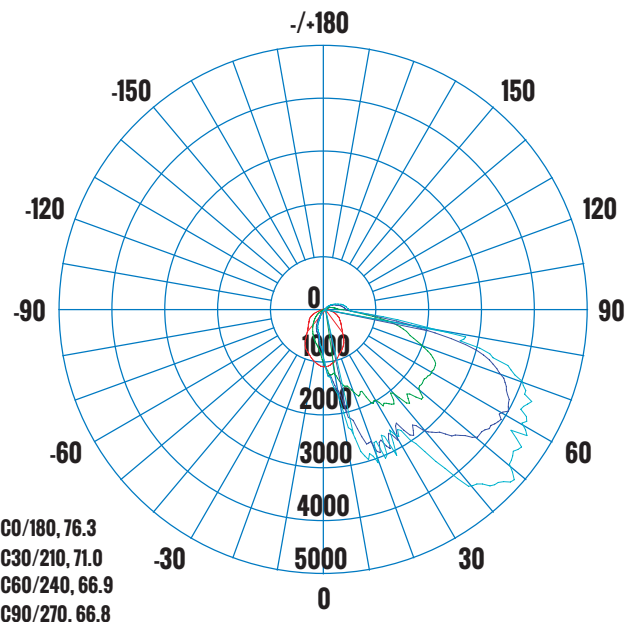

LUMINOUS INTENSITY DISTRIBUTION DIAGRAM

AVERAGE BEAM ANGLE(50%) - 70.3DEG