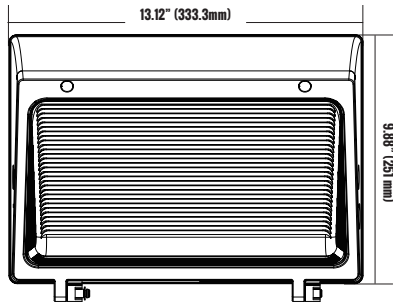

PRODUCT CODE: WP5M-4060-W40-CD
MULTI-WATTAGE 40W / 60W LED WALL PACK

PRODUCT DESCRIPTION

Etlin-Daniels new generation of WP5M LED Classic Wall Packs offer an easy to install, high efficacy option to either replace existing and inefficient HID wall packs, or for your new construction projects. Available in both 4000K & 5000K, in 120-347V, the WP5M series features a Wattage Selection Switch. On the lower wattage design, you can adjust between 40W & 60W. On the higher wattage design, you can adjust between 80W, 100W and 120W. Both wattage designs use the same size housing which allows for only one Wire Guard option as well as only one Dark Sky Compliant Shield option. The durable heavy-duty die-cast aluminum body and impact resistant, high efficiency borosilicate glass refractor provide a maintenance-free, safe perimeter environment for commercial, industrial, healthcare, residential, retail and hospitality properties. For further energy savings, take advantage of the 0-10V Continuous Dimming option.

PRODUCT SPECIFICATIONS (OPTICAL DATA)

PRODUCT SPECIFICATIONS (ELECTRICAL DATA)

LED TYPE	LED QTY	SYSTEM EFFICACY	LUMENS	COLOR TEMPERATURE	BEAM ANGLE	CRI	VOLTAGE	POWER FREQ.	POWER EFFICIENCY	POWER FACTOR	HARMONIC DISTORTION
LUMILEDS	225 CHIPS	144.42 LM/W 137.32 LM/W	5776LM 8239LM	4000K	90° x 100°	>80CRI	120 - 347V	50-60HZ	>90%	>0.90	<20%

PRODUCT SPECIFICATIONS

WATTAGE	FIXTURE MATERIAL	INGRESS PROTECT	LIFE SPAN	STORAGE TEMP	OPERATING TEMP	PRODUCT DIMENSIONS	CARTON SIZE
40W / 60W	ALUMINUM/ BOROSILICATE OPTICAL LENS INCLUDED	IP65	>50,000 HOURS	- 40° C--70° C - 40° F--158° F	- 40° C--45° C - 40° F--113° F	13.11 X 9.88 X 5.22 INCHES (333 X 251 X 132 MM)	15.66 X 12.59 X 8.18 INCHES (398 X 320 X 208MM)