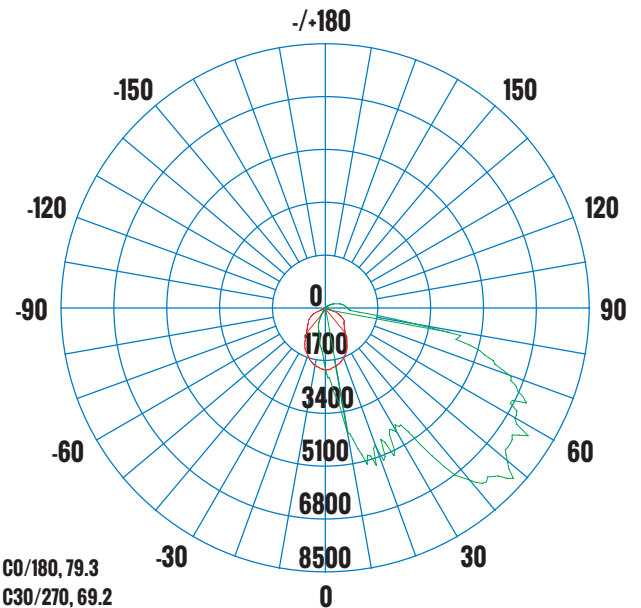

LUMINOUS INTENSITY DISTRIBUTION DIAGRAM

AVERAGE BEAM ANGLE(50%) - 74.3 DEG