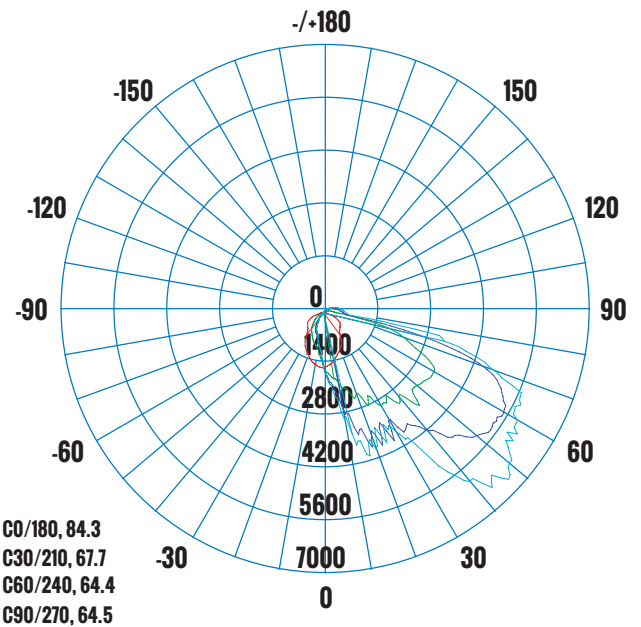

## PRODUCT SPECIFICATIONS (OPTICAL DATA)

| LED TYPE | LED QTY   | SYSTEM EFFICACY                           | LUMENS                        | COLOR TEMPERATURE | BEAM ANGLE | CRI    | VOLTAGE    | POWER FREQ. | POWER EFFICIENCY | POWER FACTOR | HARMONIC DISTORTION |
|----------|-----------|---|-------------------------------|-------------------|------------|--------|------------|-------------|------------------|--------------|---------------------|
| LUMILEDS | 322 CHIPS | 143.76 LM/W<br>139.31 LM/W<br>136.67 LM/W | 11500LM<br>13931LM<br>16400LM | 5000K             | 90° x 100° | >80CRI | 120 - 347V | 50-60HZ     | >90%             | >0.90        | <20%                |

**LUMINOUS INTENSITY DISTRIBUTION DIAGRAM**

**AVERAGE BEAM ANGLE(50%) - 70.2DEG**
**LUMINAIRE PHOTOMETRIC (TEST REPORT) - 100W**
**ILLUMINANCE (AT A DISTANCE) - FLUX OUT: 2,552LM**

|                |                  |   |                      |
|----------------|------------------|---|----------------------|
| 10FT<br>3.048M | 1657, 4609LX     |  | 12.40FT<br>378.03CM  |
| 12FT<br>3.658M | 414.3, 1152LX    |   | 14.89FT<br>453.06CM  |
| 16FT<br>4.877M | 184.1, 512.1LX   |   | 19.85FT<br>604.09CM  |
| 20FT<br>6.096M | 103.6, 288.0LX   |   | 24.81FT<br>754.11CM  |
| 30FT<br>9.144M | 66.28, 184.3LX   |   | 37.22FT<br>1138.14CM |
| 35FT<br>10.67M | 46.03, 128.0LX   |   | 43.43FT<br>1326.17CM |
| 40FT<br>12.19M | 33.82, 94.05LX   |   | 49.63FT<br>1519.20CM |
| 45FT<br>13.72M | 25.89, 72.01LX   |   | 55.84FT<br>1712.23CM |
| 50FT<br>15.24M | 20.46, 56.90LX   |   | 62.04FT<br>1905.26CM |
| 55FT<br>16.76M | 16.57, 46.09LX   |   | 68.24FT<br>2098.29CM |
| <b>HT</b>      | <b>EAVG/EMAX</b> | <b>ANGLE: 68.44 DEG</b>   | <b>DIA</b>           |