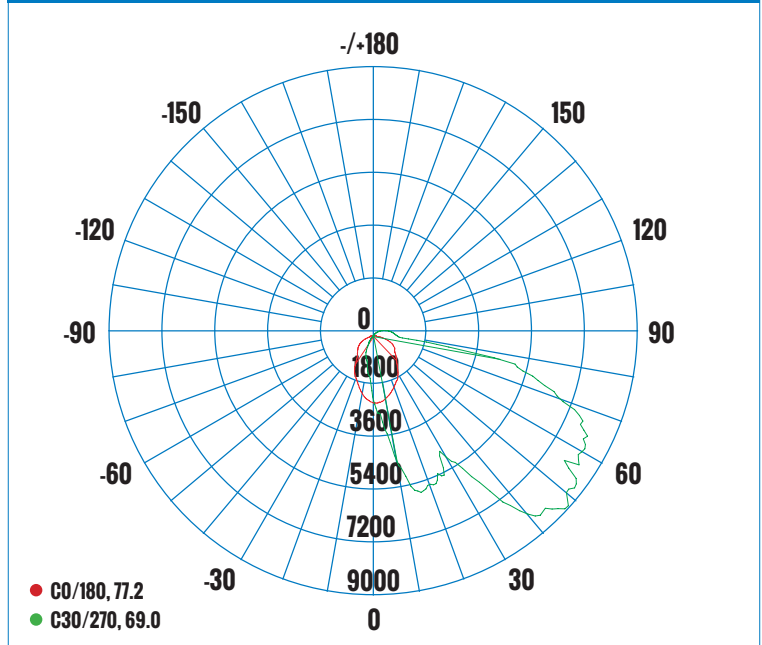

PRODUCT CODE: WP5M-80100120-W50-CD

MULTI-WATTAGE 80W / 100W / 120W LED WALL PACK

LUMINAIRE PHOTOMETRIC (TEST REPORT) - 100W

ILLUMINANCE (AT A DISTANCE) - FLUX OUT: 2,890LM

10FT 3.048M	1877, 4993LX		4.50FT 137.23CM
12FT 3.658M	469.1, 1248LX		9.00FT 274.46CM
16FT 4.877M	208.5, 554.7LX		13.50FT 411.69CM
20FT 6.096M	117.3, 312.0LX		18.00FT 548.93CM
30FT 9.144M	75.06, 184.3LX		22.51FT 686.16CM
35FT 10.67M	52.13, 138.7LX		27.01FT 823.39CM
40FT 12.19M	38.30, 101.9LX		31.51FT 960.62CM
45FT 13.72M	29.32, 78.01LX		36.01FT 1097.85CM
50FT 15.24M	23.17, 61.64LX		40.52FT 1235.08CM
55FT 16.76M	18.77, 49.93LX		45.02FT 1372.32CM
HT	EAVG/EMAX	ANGLE: 68.91 DEG	DIA

LUMINOUS INTENSITY DISTRIBUTION DIAGRAM

AVERAGE BEAM ANGLE(50%) - 73.1 DEG