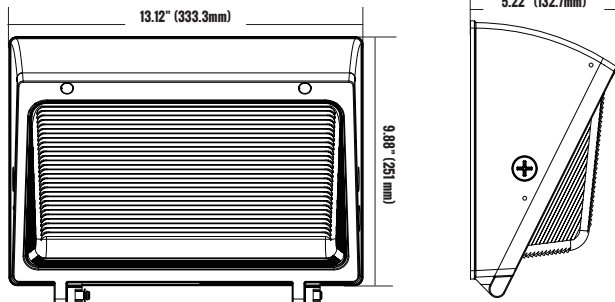

**PRODUCT CODE: WP5M-80100120-W50-CD**
**MULTI-WATTAGE 80W / 100W / 120W LED WALL PACK**

## PRODUCT DESCRIPTION

Etlin-Daniels new generation of WP5M LED Classic Wall Packs offer an easy to install, high efficacy option to either replace existing and inefficient HID wall packs, or for your new construction projects. Available in both 4000K & 5000K, in 120-347V, the WP5M series features a Wattage Selection Switch. On the lower wattage design, you can adjust between 40W & 60W. On the higher wattage design, you can adjust between 80W, 100W and 120W. Both wattage designs use the same size housing which allows for only one Wire Guard option as well as only one Dark Sky Compliant Shield option. The durable heavy-duty die-cast aluminum body and impact resistant, high efficiency borosilicate glass refractor provide a maintenance-free, safe perimeter environment for commercial, industrial, healthcare, residential, retail and hospitality properties. For further energy savings, take advantage of the 0-10V Continuous Dimming option.

## PRODUCT SPECIFICATIONS

| WATTAGE           | FIXTURE MATERIAL                                      | INGRESS PROTECT | LIFE SPAN        | STORAGE TEMP                        | OPERATING TEMP                      | PRODUCT DIMENSIONS                                 | CARTON SIZE  |
|-------------------|---|-----------------|------------------|-------------------------------------|-------------------------------------|--|--|
| 80W / 100W / 120W | ALUMINUM/<br>BOROSILICATE<br>OPTICAL LENS<br>INCLUDED | IP65            | >50,000<br>HOURS | - 40° C-->70° C<br>- 40° F-->158° F | - 40° C-->45° C<br>- 40° F-->113° F | 13.11 X 9.88 X 5.22 INCHES<br>(333 X 251 X 132 MM) | 15.66 X 12.59 X 8.18 INCHES<br>(398 X 320 X 208MM) |